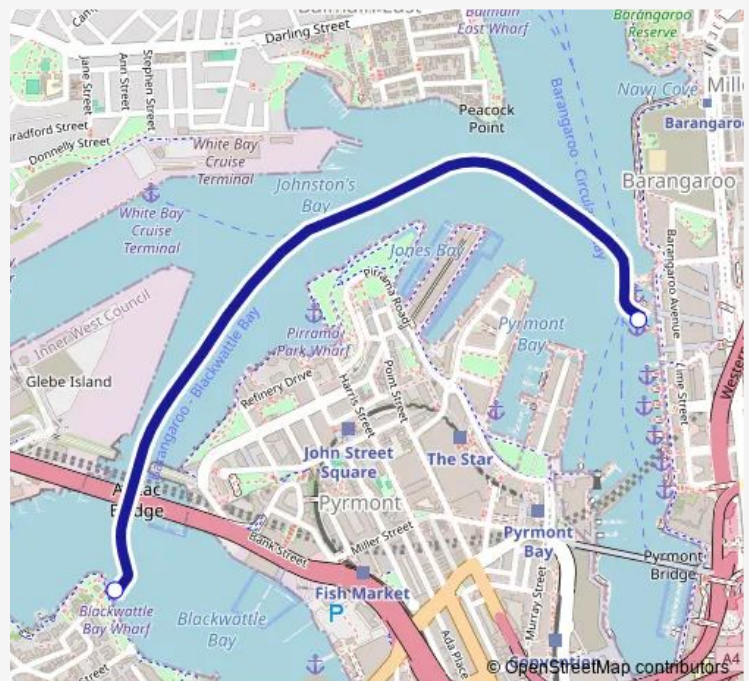

### Direction

Barangaroo, Wharf 1, Side A — Blackwattle Bay Wharf

2 stops

[Open route schedule](#)

Barangaroo, Wharf 1, Side A

Blackwattle Bay Wharf

### Route schedule

Barangaroo, Wharf 1, Side A — Blackwattle Bay Wharf

Monday —

Tuesday —

Wednesday —

Thursday —

Friday —

Saturday 10:56-16:26

### Route info

Direction: Barangaroo, Wharf 1, Side A

Stops: 2

Trip Duration: 0 hour 13 min

F10 — F10 Blackwattle Bay

**Direction**

Barangaroo, Wharf 2, Side B — Blackwattle Bay Wharf

2 stops

## Route info

Direction: Barangaroo, Wharf 2, Side B

Stops: 2

Trip Duration: 0 hour 13 min

**Direction**

Barangaroo, Wharf 2, Side A — Blackwattle Bay Wharf

2 stops

[Open route schedule](#)