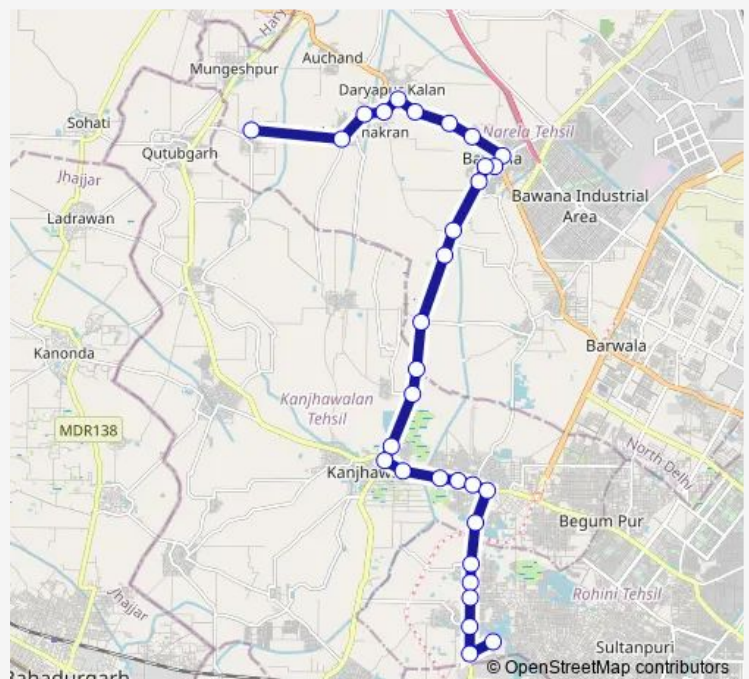

Kanjhawala Chowk

Shivam Plywood

Radha Swami Satsang / Rupali Enclave

Route schedule

Katewara Village — Rani Khera Depot 1

Monday 18:46-22:46

Tuesday 18:46-22:46

Wednesday 18:46-22:46

Thursday 18:46-22:46

Friday 18:46-22:46

Saturday 18:46-22:46

Sunday 18:46-22:46

Route info

Direction: Katewara Village

Stops: 31

Trip Duration: 1 hour 23 min