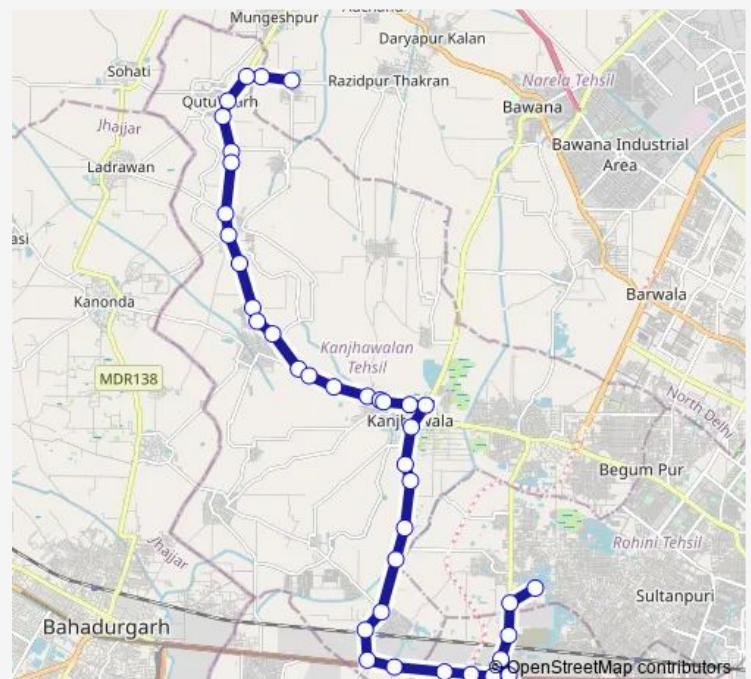

### Route schedule

Katewara Village — Rani Khera Depot 1

Monday 11:06-22:46

Tuesday 11:06-22:46

Wednesday 11:06-22:46

Thursday 11:06-22:46

Friday 11:06-22:46

Saturday 11:06-22:46

Sunday 11:06-22:46

### Route info

Direction: Katewara Village

Stops: 38

Trip Duration: 1 hour 32 min

107stldown

BusMaps

Kanjhawala Village

Kanjhawala Depot (Narela Road)