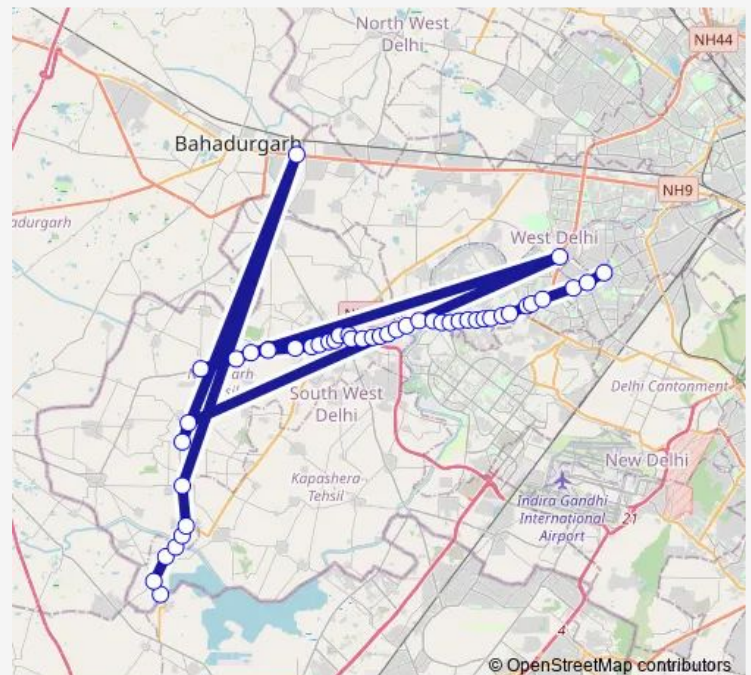

Prem Nursery

Khera More / Ghuman Hera Crossing

Nazafgarh Dhansa More

Route schedule

Daraula Border — Nangali Jalib

Monday 04:50-21:54

Tuesday 04:50-21:54

Wednesday 04:50-21:54

Thursday 04:50-21:54

Friday 04:50-21:54

Saturday 04:50-21:54

Sunday 04:50-21:54

Route info

Direction: Daraula Border

Stops: 47

Trip Duration: 6 hour 6 min

827down

Jharoda Crossing

Nazafgarh Health Centre

Najafgarh Delhi Gate

Tuda Mandi

Power House Najafgarh

Sai Baba Mandir (Nazafgarh)

Nangli Sakrawati

Route schedule

Daraula Border — Nangali Jalib

Monday 07:36-22:30

Tuesday 07:36-22:30

Wednesday 07:36-22:30

Thursday 07:36-22:30

Friday 07:36-22:30

Saturday 07:36-22:30