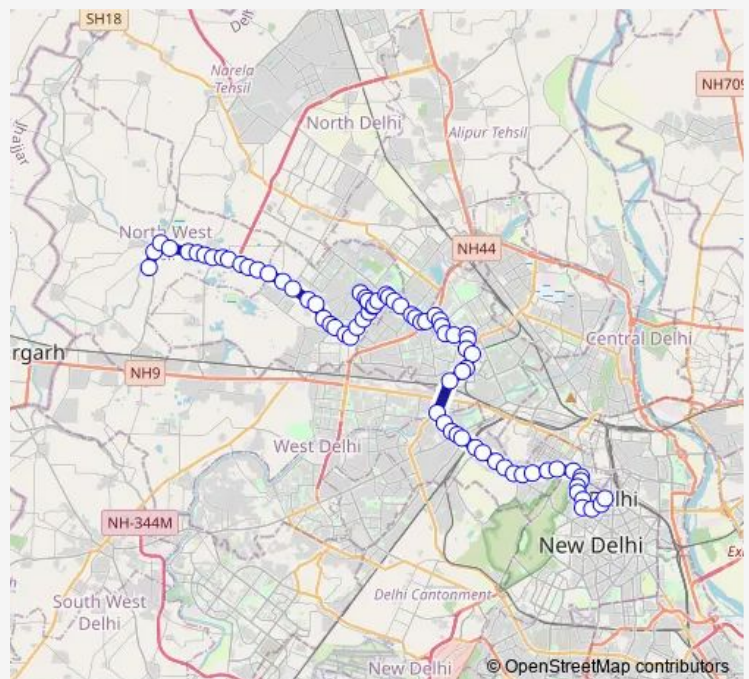

Saturday 10:47-21:43

Sunday 10:47-21:43

Route info

Direction: Kanjhawala Depot (Narela Road)

Stops: 78

Trip Duration: 2 hour 19 min

114+990dn

Mangol Pur Khurd

Avantika Crossing

Rohinisec-1 Avantika

Rohini Sec-3/4 Xing

Rohini Sec 3/4/5/6 Xing (Vishram Chowk)

Rithala Crossing (Rohini Sec 6 Crossing)

B-5 Rohini Som Bazar

Rithala School

Rithala Village