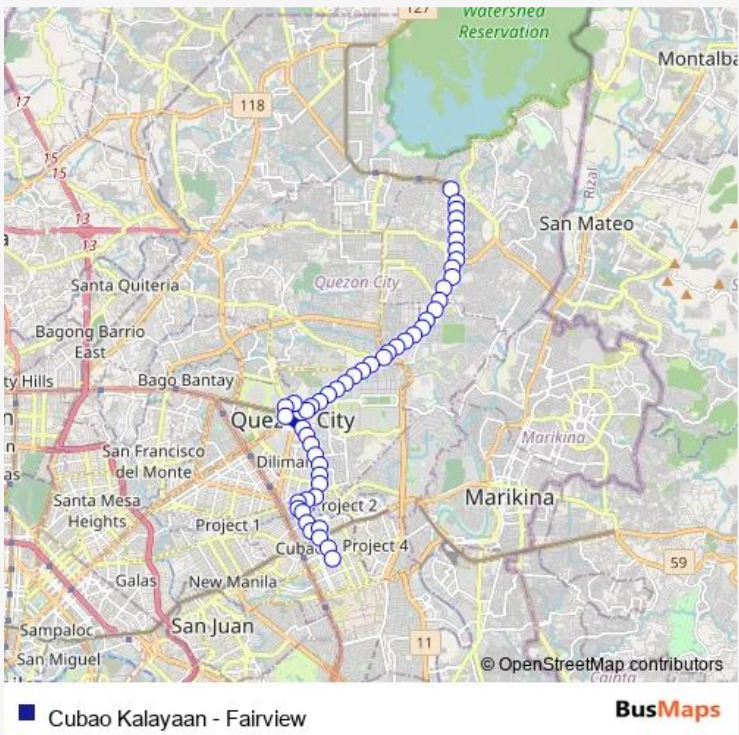

Bus Cubao Kalayaan - Fairview

[Go to website](#)

**Direction**  
 Commonwealth Avenue, Quezon City — 13th Ave / P. Tuazon Blvd, Quezon City, Manila  
 50 stops  
[Open route schedule](#)

- Commonwealth Avenue, Quezon City
- Commonwealth Avenue / IBP Road Intersection, Quezon City
- Commonwealth Avenue, Quezon City
- Commonwealth Avenue, Quezon City
- Commonwealth Avenue, Quezon City
- Commonwealth Avenue / Kalayaan A Intersection, Quezon City
- Commonwealth Avenue, Quezon City
- Batasan Road / Commonwealth Avenue Intersection, Quezon City
- Commonwealth Avenue / Llang-Llang, Quezon City
- Commonwealth Avenue, Quezon City
- Our Lady of Mercy School, 14.680409, 121.084434
- Commonwealth Avenue / Capitol Homes Drive Intersection, Quezon City
- Mary The Queen College, Commonwealth Avenue, Quezon City
- Commonwealth Avenue, Quezon City
- Commonwealth Avenue, Quezon City
- Commonwealth Avenue / D Laura Intersection, Quezon City
- Commonwealth Avenue, Quezon City
- General Hospital, Commonwealth Avenue, Quezon City

Route schedule  
 Commonwealth Avenue, Quezon City — 13th Ave / P. Tuazon Blvd, Quezon City, Manila

Monday	00:00
Tuesday	00:00
Wednesday	00:00
Thursday	00:00
Friday	00:00
Saturday	00:00
Sunday	00:00

**Route info**  
 Direction: Commonwealth Avenue, Quezon City  
 Stops: 50  
 Trip Duration: 1 hour 4 min

## Route info

Direction: 13th Ave / P. Tuazon Blvd, Quezon City, Manila

Stops: 47

Trip Duration: 1 hour 14 min

Commonwealth Avenue / University Avenue Intersection,  
Quezon City

University of The Philippines - Ayala Land Technohub,  
Commonwealth Avenue, Quezon City