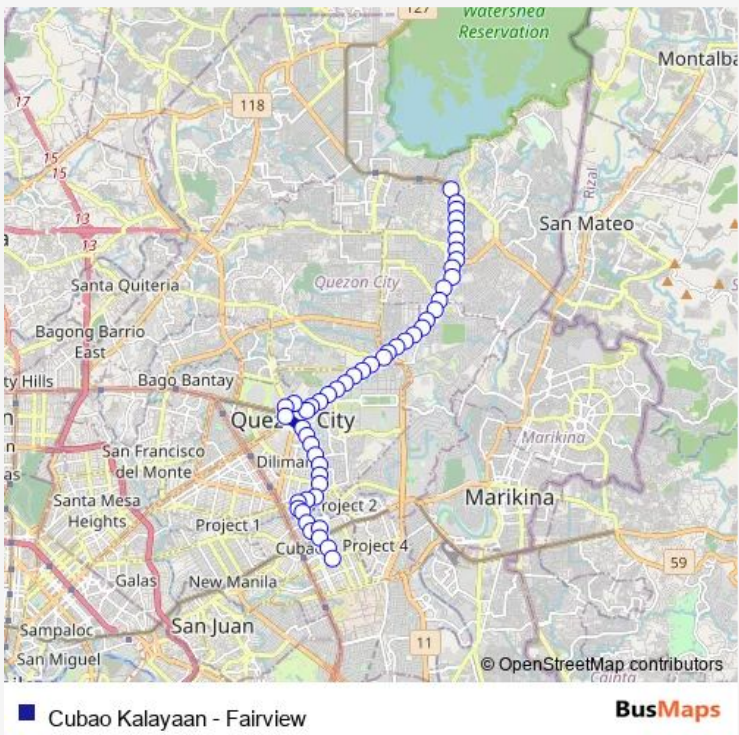

Bus Cubao Kalayaan - Fairview

[Go to website](#)

**Direction**  
 Commonwealth Avenue, Quezon City — 13th Ave / P. Tuazon Blvd, Quezon City, Manila  
 50 stops  
[Open route schedule](#)

- Commonwealth Avenue, Quezon City
- Commonwealth Avenue / IBP Road Intersection, Quezon City
- Commonwealth Avenue, Quezon City
- Commonwealth Avenue, Quezon City
- Commonwealth Avenue, Quezon City
- Commonwealth Avenue / Kalayaan A Intersection, Quezon City
- Commonwealth Avenue, Quezon City
- Batasan Road / Commonwealth Avenue Intersection, Quezon City
- Commonwealth Avenue / Llang-Llang, Quezon City
- Commonwealth Avenue, Quezon City
- Our Lady of Mercy School, 14.680409, 121.084434
- Commonwealth Avenue / Capitol Homes Drive Intersection, Quezon City
- Mary The Queen College, Commonwealth Avenue, Quezon City
- Commonwealth Avenue, Quezon City
- Commonwealth Avenue, Quezon City
- Commonwealth Avenue / D Laura Intersection, Quezon City
- Commonwealth Avenue, Quezon City
- General Hospital, Commonwealth Avenue, Quezon City

Route schedule  
 Commonwealth Avenue, Quezon City — 13th Ave / P. Tuazon Blvd, Quezon City, Manila

Monday	00:00
Tuesday	00:00
Wednesday	00:00
Thursday	00:00
Friday	00:00
Saturday	00:00
Sunday	00:00

**Route info**  
 Direction: Commonwealth Avenue, Quezon City  
 Stops: 50  
 Trip Duration: 1 hour 4 min

## Route info

Direction: 13th Ave / P. Tuazon Blvd, Quezon City, Manila

Stops: 47

Trip Duration: 1 hour 14 min

Commonwealth Avenue / University Avenue Intersection,  
Quezon City

University of The Philippines - Ayala Land Technohub,  
Commonwealth Avenue, Quezon City