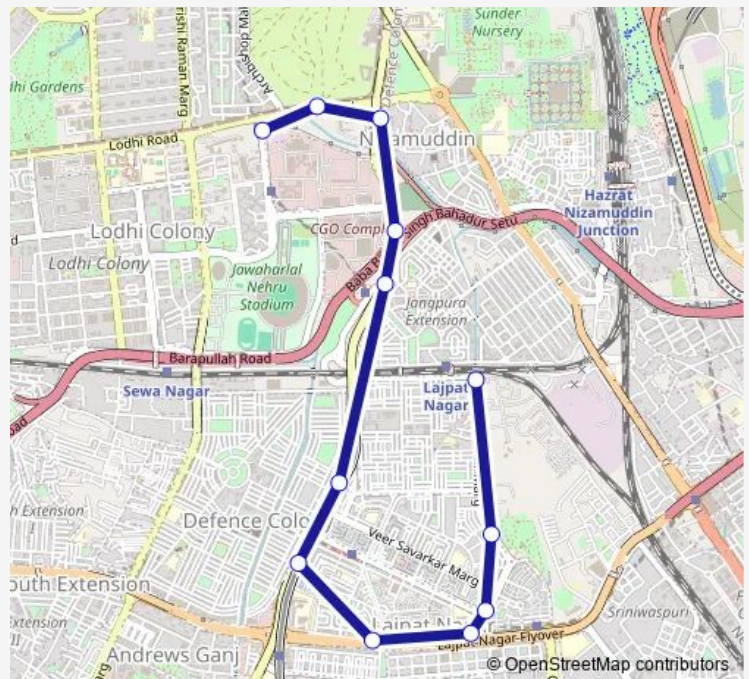

Lajpat Nagar

Delhi Jal Board Lajpat Nagar

Jal Vihar Terminal

Route schedule

Sunehari Pulla Depot / Jawahar Lal Nehru Stadium Terminal — Jal Vihar Terminal

Monday 05:36-09:16

Tuesday 05:36-09:16

Wednesday 05:36-09:16

Thursday 05:36-09:16

Friday 05:36-09:16

Saturday 05:36-09:16

Sunday 05:36-09:16

Route info

Direction: Sunehari Pulla Depot / Jawahar Lal Nehru Stadium Terminal

Stops: 12

Trip Duration: 0 hour 23 min

410stlup Bus time schedules and route maps are available in an offline PDF at busmaps.com. Use the busmaps.com website to see live bus times, train schedule or subway schedule, and step-by-step directions for all public transit in Defence Colony