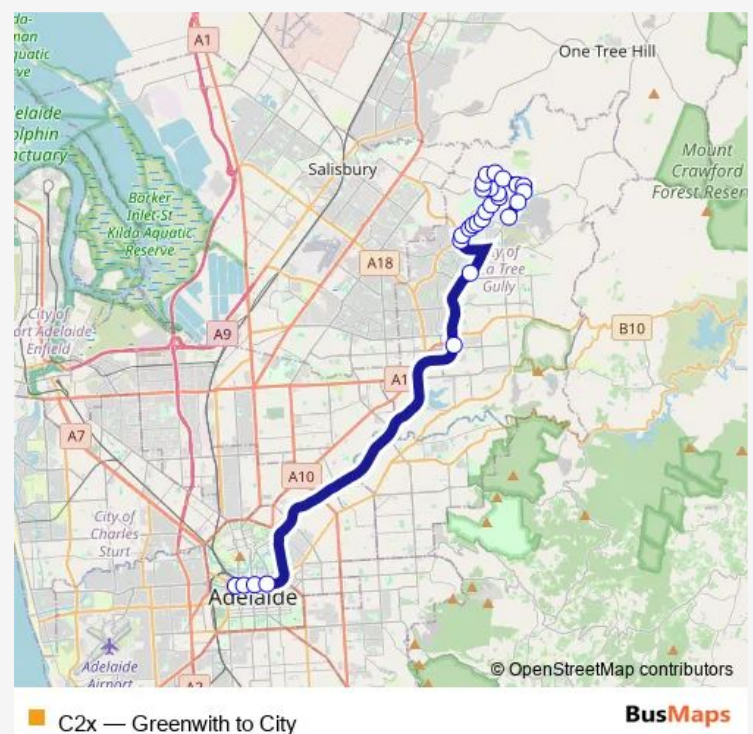

Stop 64 The Golden Way - South East side

### Route schedule

Stop 80 Golden Grove Rd - West side — Stop W1 Currie St - South side

Monday 06:37-08:25

Tuesday 06:37-08:25

Wednesday 06:37-08:25

Thursday 06:37-08:25

Friday 06:37-08:25

Saturday —

### Route info

Direction: Stop 80 Golden Grove Rd - West side

Stops: 27

Trip Duration: 0 hour 53 min

C2x — Greenwith to City

Stop 62A The Grove Way - East side

Stop 50 Golden Grove Rd - East side

Zone C Tea Tree Plaza Interchange - West side

Stop S1 Grenfell St - South side

Stop U1 Grenfell St - South side

Stop W1 Currie St - South side