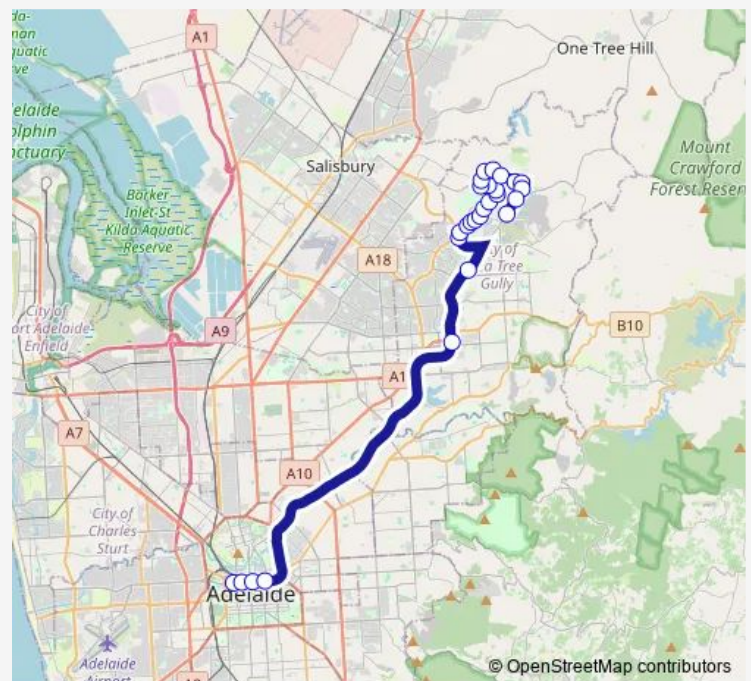

Friday 06:37-08:25

Saturday —

Sunday —

Route info

Direction: Stop 80 Golden Grove Rd - West side

Stops: 27

Trip Duration: 0 hour 53 min

C2X — Greenwith to City

Stop 62A The Grove Way - East side

Stop 50 Golden Grove Rd - East side

Zone C Tea Tree Plaza Interchange - West side

Stop S1 Grenfell St - South side

Stop U1 Grenfell St - South side

Stop W1 Currie St - South side

Direction

Stop C1 Currie St - North side — Stop 80 Golden Grove Rd - East side

27 stops

[Open route schedule](#)

Stop C1 Currie St - North side

Stop D3 Currie St - North side

Stop F2 Grenfell St - North side

Stop H1 Grenfell St - North side

Zone E Tea Tree Plaza Interchange - East side

Stop 50 Golden Grove Rd - West side

Stop 62A The Grove Way - West side

Stop 64 The Golden Way - North side

Stop 65 The Golden Way - North West side