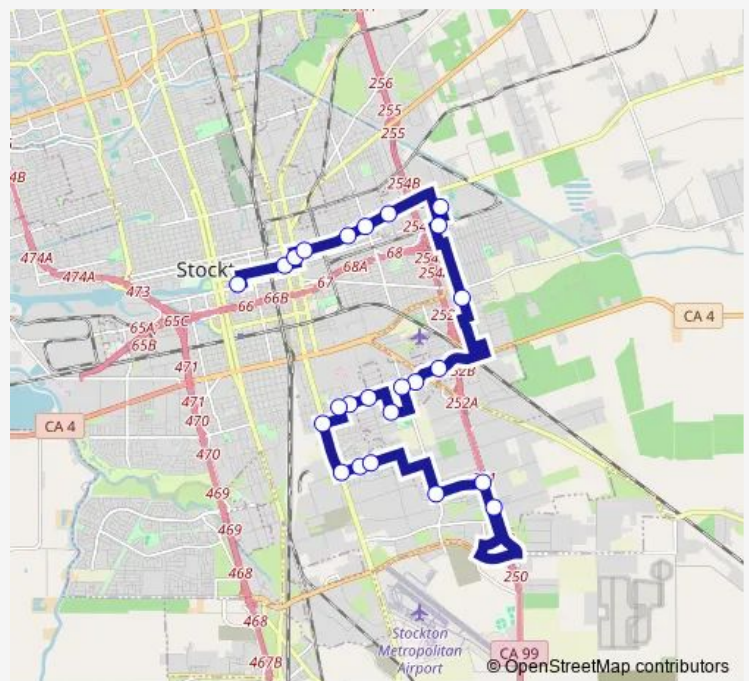

Fremont ST & E ST FS/Wb

Fremont ST & Laurel FS/Wb

### Route schedule

99 Frontage & Marfargoa RD NS Nb — Downtown Transit Center DEP B

Monday 07:01

Tuesday 07:01

Wednesday 07:01

Thursday 07:01

Friday 07:01

Saturday —

### Route info

Direction: 99 Frontage & Marfargoa RD NS Nb

Stops: 26

Trip Duration: 0 hour 37 min

390 — Franklin HS-Dtc

Fremont ST & Eastland Plaza MB Wb

Wilson WY & Lindsay ST FS Sb

Miner AVE & Sierra Nevada FS Wb

## Direction

Downtown Transit Center DEP B — 99 Frontage & Marfargoa RD NS Nb

24 stops

[Open route schedule](#)

Downtown Transit Center DEP B

Miner AVE & Airport WAY NS/Eb

Wilson WY & Lindsay NS Nb

Fremont ST & Eastland Plaza MB/Eb