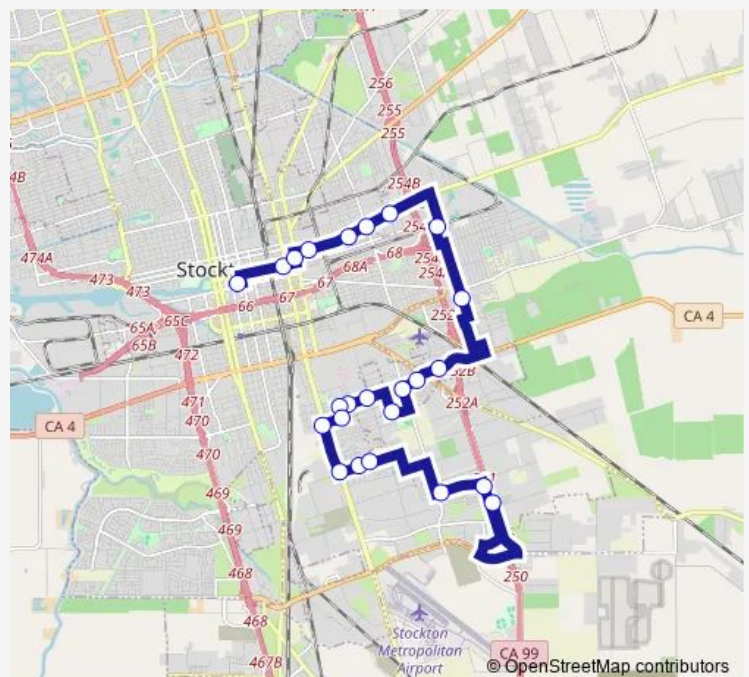

8Th St & Nightingale NS Westbound

Pock Ln & 8Th St FS Southbound

11th St & D St NS Westbound

8Th St & B Street FS Westbound

8Th St & Scribner FS/Wb

8Th St & Anne NS/Wb

10th St & Anne St FS Westbound

Airport Wy & 10th FS Southbound

Ralph & Airport FS Eastbound

Ralph & Anne NS Eastbound

Ralph & Zamora FS Eastbound

### Route schedule

Downtown Transit Center Dep B — 99 Frontage & Marfar-  
goa Rd NS Northbound

Monday 15:40

Tuesday 15:40

Wednesday 15:40

Thursday 15:40

Friday 15:40

Saturday —

### Route info

Direction: Downtown Transit Center Dep B

Stops: 24

Trip Duration: 0 hour 48 min

390 — Myrtle/Oro-Dtc

Togninali Ln & Pock FS Eastbound

99 Frontage & Togninali Ln FS Southbound

99 Frontage & Marfargoa Rd NS Northbound