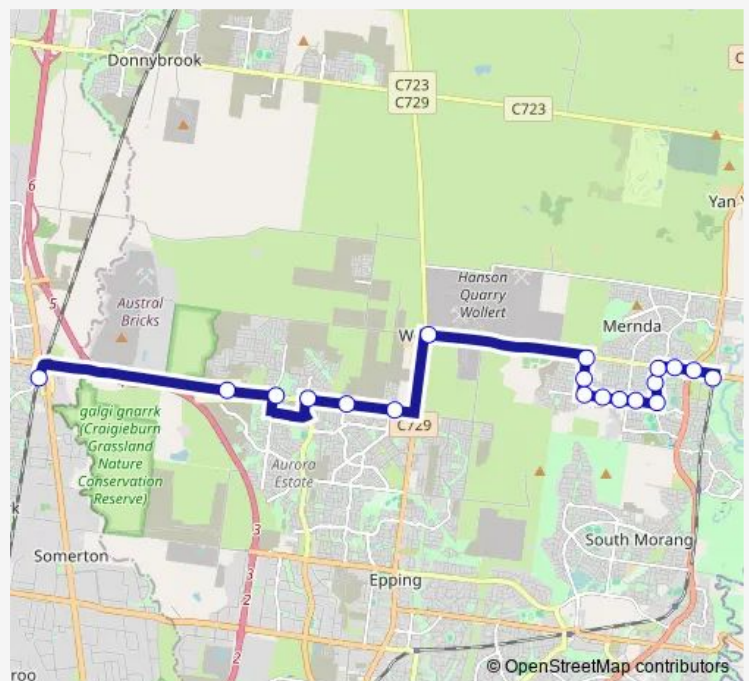

Route schedule

Mernda Station/Bridge Inn Rd (Mernda) — Craigieburn Railway Station/Potter St (Craigieburn)

Monday	05:05-21:45
Tuesday	05:05-21:45
Wednesday	05:05-21:45
Thursday	05:05-21:45
Friday	05:05-21:45
Saturday	06:36-21:35
Sunday	07:36-21:40

Route info

Direction: Mernda Station/Bridge Inn Rd (Mernda)

Stops: 20

Trip Duration: 0 hour 33 min

390 — Mernda Station - Craigieburn Station

Direction

Craigieburn Railway Station/Potter St (Craigieburn) —
Mernda Station/Bridge Inn Rd (Mernda)

19 stops

[Open route schedule](#)

Craigieburn Railway Station/Potter St (Craigieburn)

Jardin Rd/Craigieburn Rd (Wollert)

Montbeliard Rd/Craigieburn Rd (Wollert)

Edgars Rd/Craigieburn Rd (Wollert)

Evolve Esp/Craigieburn Rd (Wollert)

Thursday 05:45-22:37

Friday 05:45-22:37

Saturday 06:42-22:07

Sunday 08:22-22:09

Route info

Direction: Craigieburn Railway Station/Potter St
(Craigieburn)

Stops: 19

Trip Duration: 0 hour 32 min