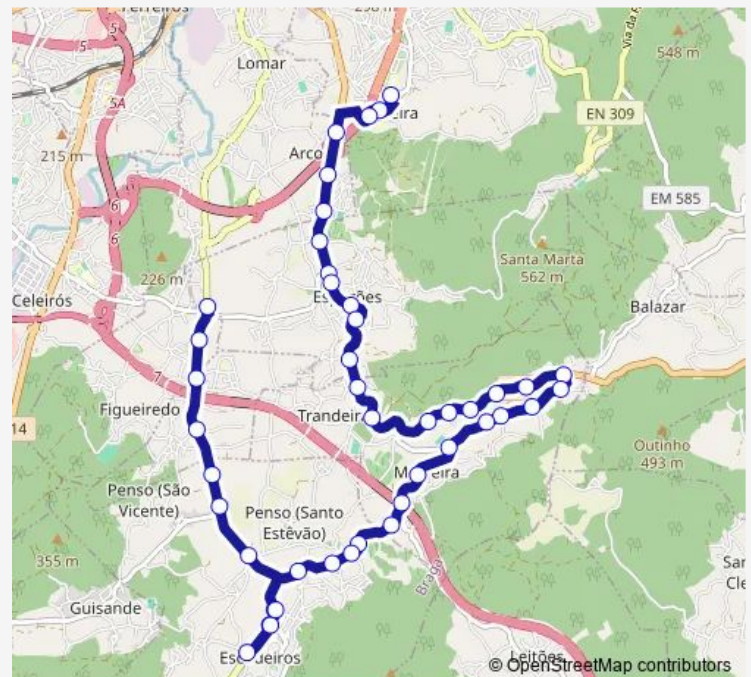

Thursday —

Friday 07:35-12:40

Saturday —

Sunday —

Route info

Direction: Pinheiro Bicho li

Stops: 49

Trip Duration: 0 hour 40 min