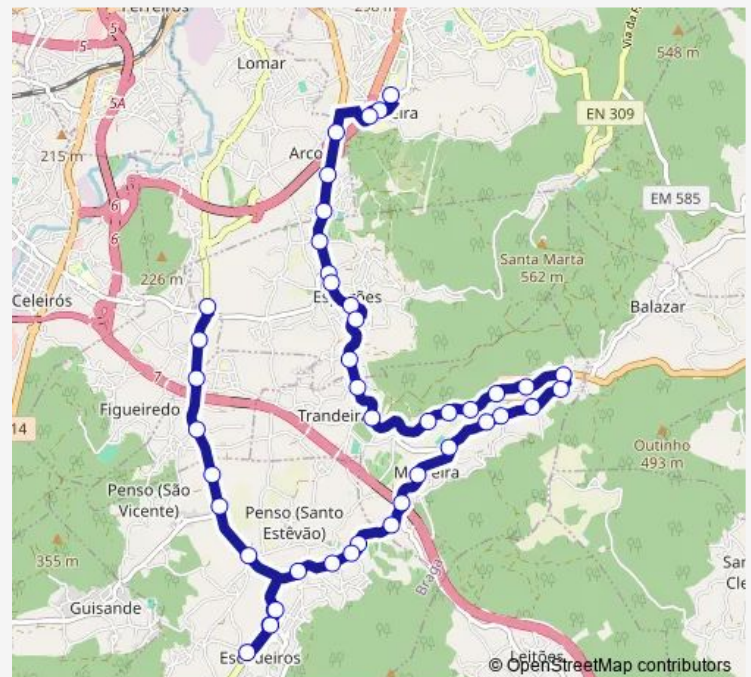

### Route schedule

Pinheiro Bicho li — Quinta da Barra (Eb23 Nogueira)

Monday

—

Tuesday

—

Wednesday

—

Thursday

—

Friday

07:35-12:40

Saturday

—

Sunday

—

### Route info

Direction: Pinheiro Bicho li

Stops: 49

Trip Duration: 0 hour 30 min

■ 390 — Eb23 Nogueira - Escudeiros

S Miguel III (Igreja)

Valas (Salgueira)

Quintães I