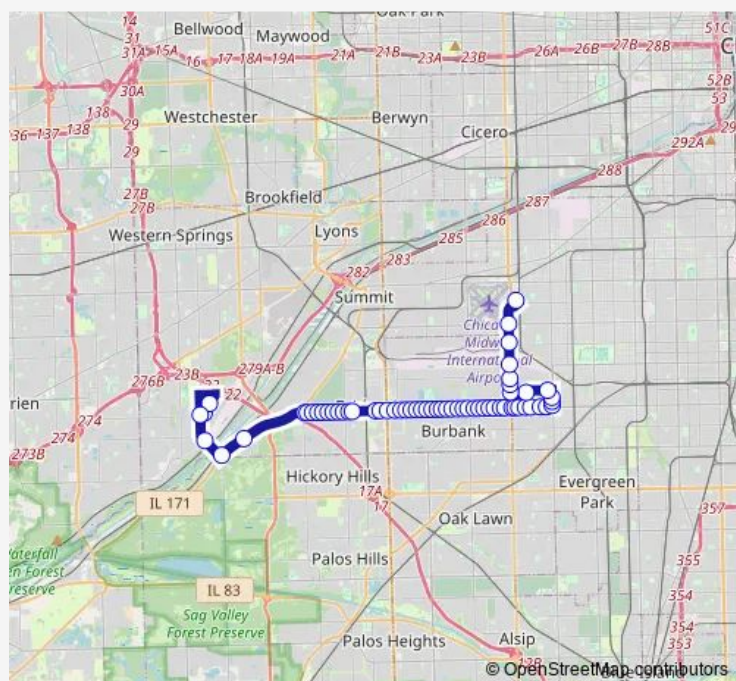

79th St & Pulaski Rd

79th St & Karlov Ave

79th St & Tripp Ave

79th St & Kostner Ave

79th St & Kilbourn Ave

79th St & Kenton Ave

79th St & Kilpatrick Ave

79th St & Lavergne Ave

Saturday —

Sunday —

Route info

Direction: Midway CTA Station

Stops: 59

Trip Duration: 0 hour 39 min

79th St & Laramie Ave

79th St & Lockwood Ave

79th St & Long Ave

79th St & Linder Ave

79th St & Central Ave

79th St & Major Ave

79th St & Menard Ave

79th St & Mayfield Ave

79th St & Austin Ave

79th St & Meade Ave

79th St & Melvina Ave

79th St & Mobile Ave

79th St & Narragansett Ave

79th St & Natchez Ave

79th St & Nashville Ave

79th St & Normandy Ave

79th St & Oak Park Ave

79th St & New England Ave