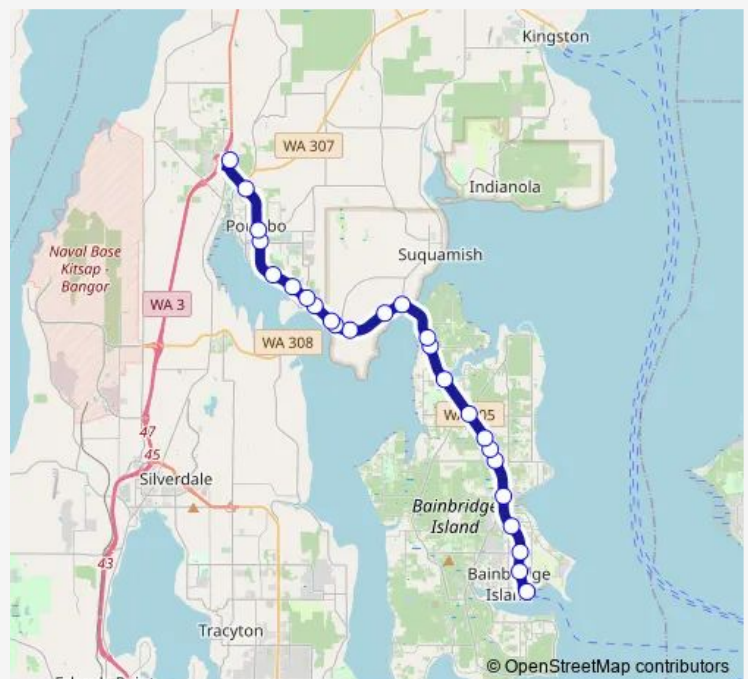

Hwy 305 at High School Rd

Hwy 305 at Madison

Hwy 305 at Manitou Beach

Hwy 305 at Koura

Hwy 305 at Morgan (Berry Farm)

Hwy 305 at Lovgreen

Hwy 305 at Day Rd

Hwy 305 at Hidden Cove

Hwy 305 at Noll

Hwy 305 at Johnson

Hwy 305 at Baywatch

Route schedule

Bainbridge Island Ferry Terminal — North Viking Transit Center (Nvtc)

Monday	06:15-21:00
Tuesday	06:15-21:00
Wednesday	06:15-21:00
Thursday	06:15-21:00
Friday	06:15-21:00
Saturday	08:40-19:10
Sunday	—

Route info

Direction: Bainbridge Island Ferry Terminal

Stops: 25

Trip Duration: 0 hour 27 min

390 — Poulsbo/Bainbridge

Hwy 305 at Hostmark

Hwy 305 at Lincoln

Hwy 305 at Bond

Thursday 04:48-19:40

Friday 04:48-19:40

Saturday 08:08-18:33

Sunday —

Route info

Direction: North Viking Transit Center (Nvtc)

Stops: 22

Trip Duration: 0 hour 27 min