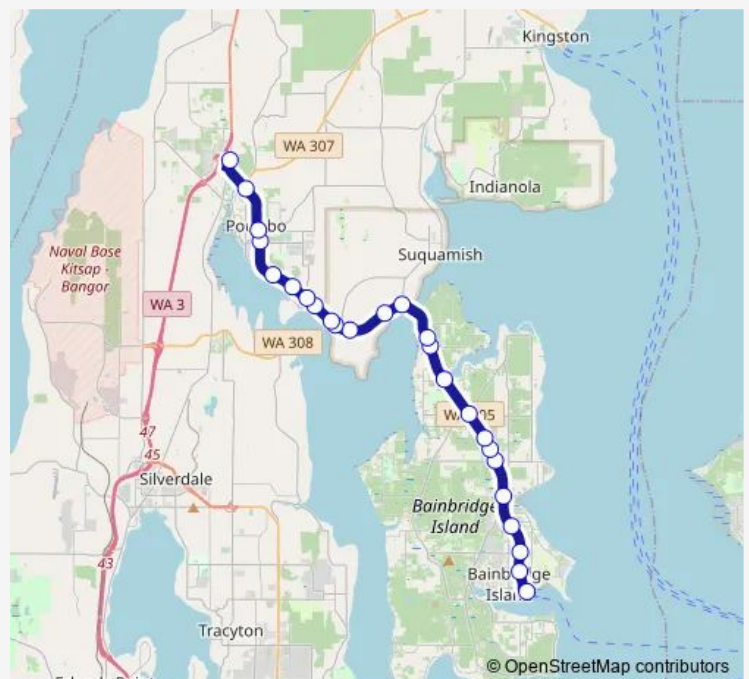

Hwy 305 at High School Rd

Hwy 305 at Madison

Hwy 305 at Manitou Beach

Hwy 305 at Koura

Hwy 305 at Morgan (Berry Farm)

Hwy 305 at Lovgreen

Hwy 305 at Day Rd

Hwy 305 at Hidden Cove

Hwy 305 at Noll

Hwy 305 at Johnson

Hwy 305 at Baywatch

Route schedule

Bainbridge Island Ferry Terminal — North Viking Transit Center (Nvtc)

Monday	06:15-21:00
Tuesday	06:15-21:00
Wednesday	06:15-21:00
Thursday	06:15-21:00
Friday	06:15-21:00
Saturday	08:40-19:10
Sunday	—

Route info

Direction: Bainbridge Island Ferry Terminal

Stops: 25

Trip Duration: 0 hour 25 min

390 — Poulsbo/Bainbridge

Hwy 305 at Hostmark

Hwy 305 at Lincoln

Hwy 305 at Bond

Thursday 04:48-19:40

Friday 04:48-19:40

Saturday 08:08-18:33

Sunday —

Route info

Direction: North Viking Transit Center (Nvtc)

Stops: 22

Trip Duration: 0 hour 27 min