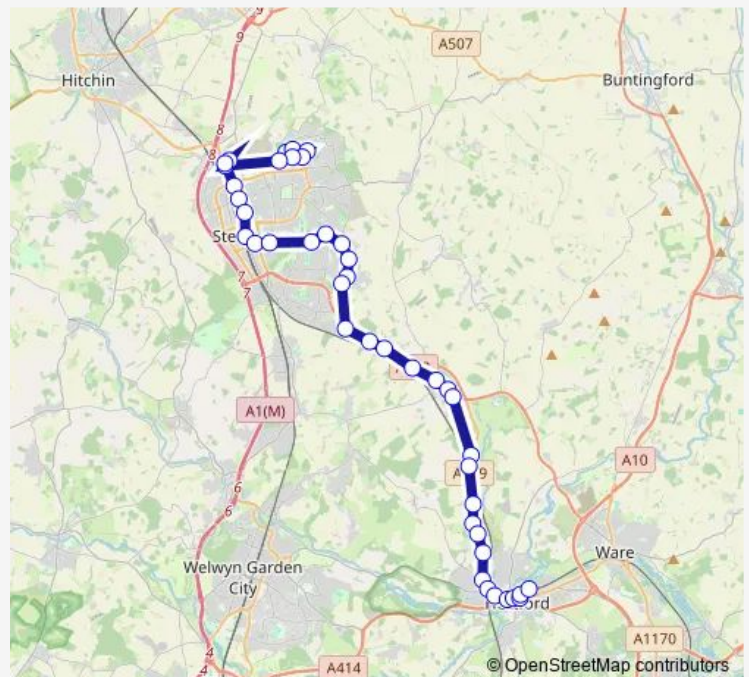

### Direction

Hertford Regional College — Lister Hospital

42 stops

[Open route schedule](#)

Hertford Regional College

Pumping Station

Springs

Viaduct

### Route schedule

Hertford Regional College — Lister Hospital

Monday 07:30

Tuesday 07:30

Wednesday 07:30

Thursday 07:30

Friday 07:30

Saturday —

### Route info

Direction: Hertford Regional College

Stops: 42

Trip Duration: 0 hour 55 min

■ 390 — Stevenage - Ware / Hertford

War Memorial

The Bull PH

Great Innings