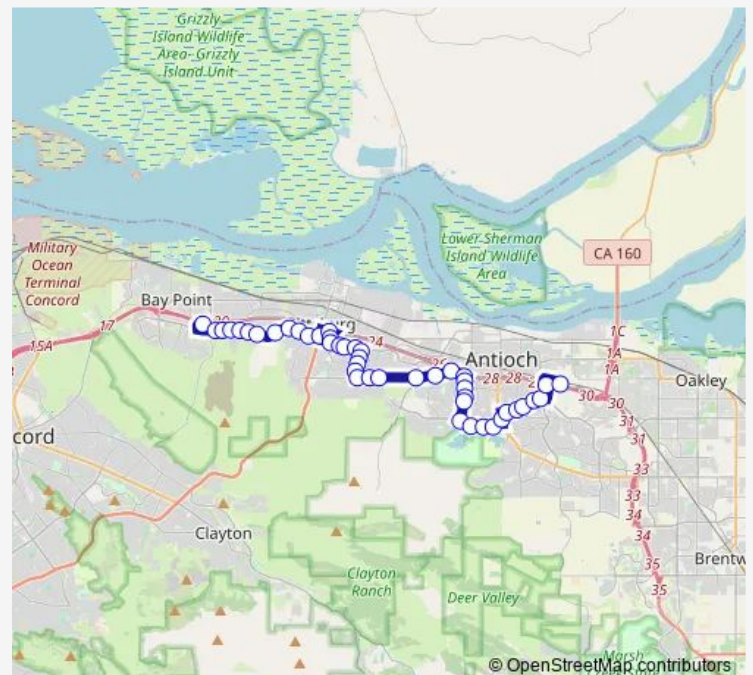

## Bus 390 Antioch Bart / Pittsburg-Bay Point Bart

[Go to website](#)

### Direction

Antioch Bart — Pittsburg/Bay Point Bart

44 stops

[Open route schedule](#)

Antioch Bart

Hillcrest Ave & East Tregallas Rd

Davison Dr & Harris Dr

Davison Dr & Harbour Dr

### Route schedule

Antioch Bart — Pittsburg/Bay Point Bart

Monday 04:39-07:07

Tuesday 04:39-07:07

Wednesday 04:39-07:07

Thursday 04:39-07:07

Friday 04:39-07:07

Saturday —

### Route info

Direction: Antioch Bart

Stops: 44

Trip Duration: 0 hour 57 min

390 — Antioch Bart / Pittsburg-Bay Point Bart

Buchanan Rd & Ventura Dr

Buchanan Rd & Loveridge Rd

Loveridge Rd & Ventura Dr