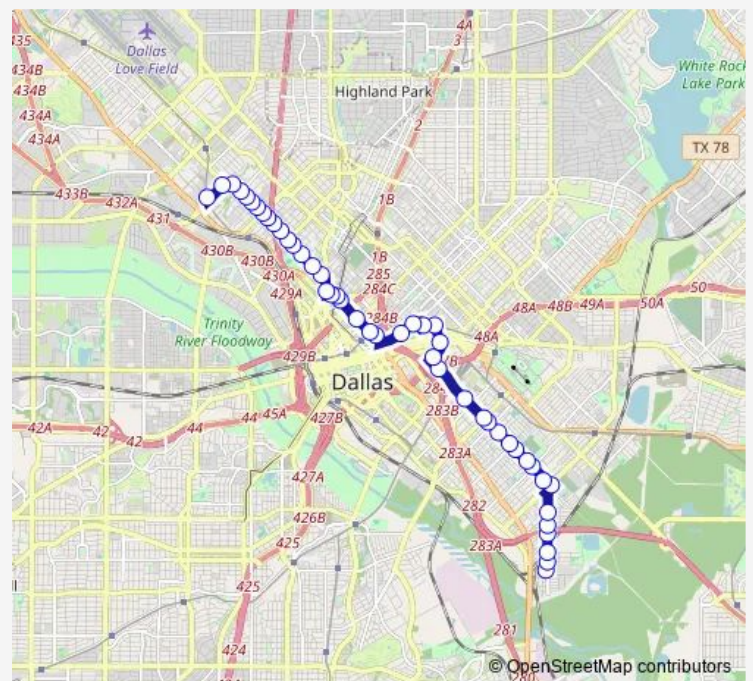

### Route schedule

Southwest Medical District/Parkland — Samoa @ Bexar - N - Ns

Monday 04:06-00:06<sup>+1</sup>

Tuesday 04:06-00:06<sup>+1</sup>

Wednesday 04:06-00:06<sup>+1</sup>

Thursday 04:06-00:06<sup>+1</sup>

### Route info

Direction: Southwest Medical District/Parkland

Stops: 46

Trip Duration: 0 hour 40 min

001 — Malcolm X/Maple

Gaston @ Good Latimer - N - Ns

Gaston @ Liberty - N - Ns

Baylor Station West