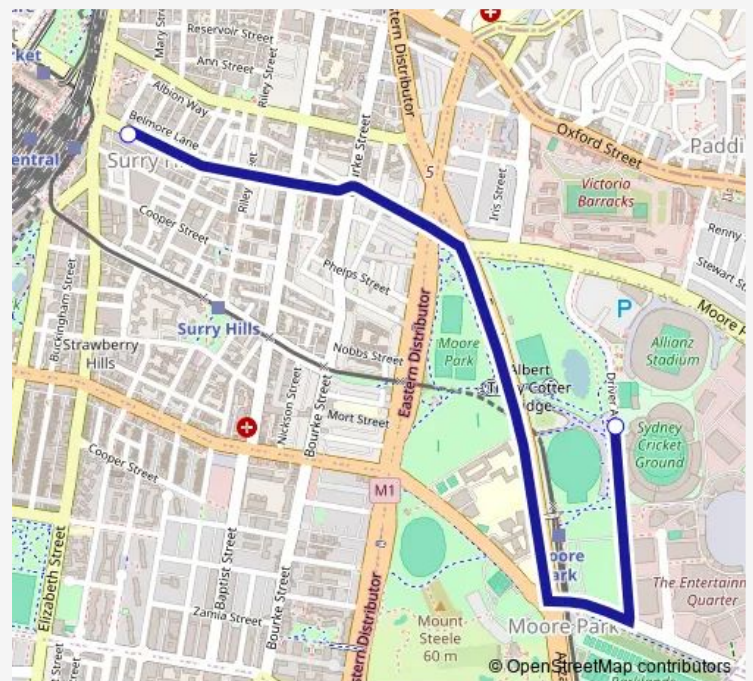

Central Station, Foveaux St, Stand F

Route schedule

Driver Av Near Allianz Stadium — Central Station, Foveaux St, Stand F

Monday	—
Tuesday	—
Wednesday	—
Thursday	—
Friday	21:45-22:15
Saturday	—
Sunday	—

Route info

Direction: Driver Av Near Allianz Stadium

Stops: 2

Trip Duration: 1 hour 15 min

Direction

Moore Park Bus Interchange, Stand A — Central Station,
Foveaux St, Stand F

2 stops

[Open route schedule](#)

Moore Park Bus Interchange, Stand A

Central Station, Foveaux St, Stand F

Route schedule

Moore Park Bus Interchange, Stand A — Central Station,
Foveaux St, Stand F

Monday	—
Tuesday	—
Wednesday	—
Thursday	—
Friday	21:40-21:45
Saturday	—
Sunday	—

Route info

Direction: Moore Park Bus Interchange, Stand A

Stops: 2

Trip Duration: 1 hour 50 min

001 Bus time schedules and route maps are available in an offline PDF at busmaps.com. Use the busmaps.com website to see live bus times, train schedule or subway schedule, and step-by-step directions for all public transit in Sydney