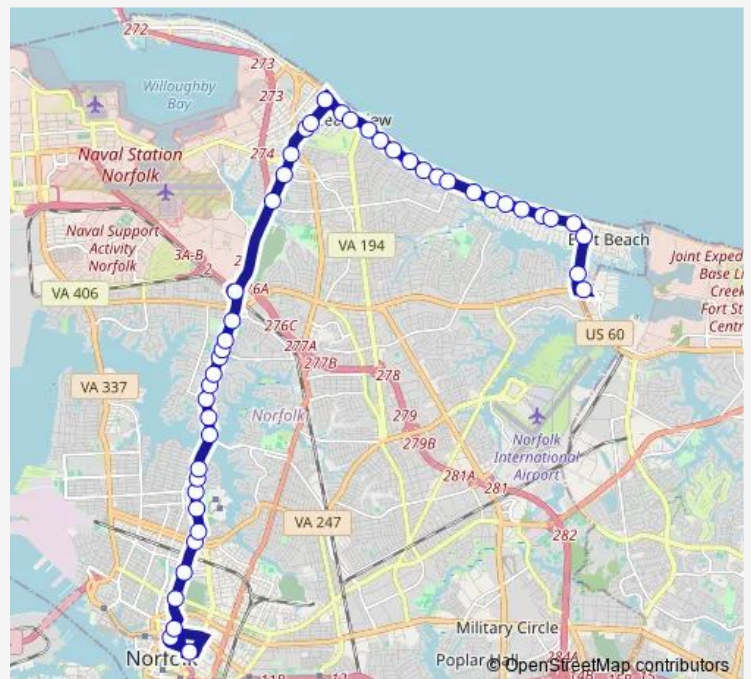

Bus 001 Granby St

[Go to website](#)

Direction
 Dntc — Joint EXP Base Little Creek
 46 stops
[Open route schedule](#)

- Dntc
- Monticello & Brambleton
- Monticello & Starke
- Monticello & Princess Anne
- Monticello & 18th
- Monticello & 26th
- Monticello & 29th
- Granby & 33rd
- Granby & 38th
- Granby & Delaware
- Granby & 42nd
- Granby & Willow Wood
- Granby & Severn
- Granby & Kingsley
- Granby & Dumont
- Granby & SIR Oliver
- Granby & Seekel
- Granby & Forsythe
- Granby & Fife
- Granby & Suburban
- Wards Corner Transfer

Route schedule

Dntc — Joint EXP Base Little Creek

Monday	04:40-00:40 ⁺¹
Tuesday	04:40-00:40 ⁺¹
Wednesday	04:40-00:40 ⁺¹
Thursday	04:40-00:40 ⁺¹
Friday	04:40-00:40 ⁺¹
Saturday	04:40-00:40 ⁺¹
Sunday	05:40-00:40 ⁺¹

Route info

Direction: Dntc

Stops: 46

Trip Duration: 0 hour 48 min

001 — Granby St

Granby & Bayview

Granby & Chester

Granby & Randall

Thursday 05:48-23:37

Friday 05:48-23:37

Saturday 05:48-23:37

Sunday 06:35-23:35

Route info

Direction: Joint EXP Base Little Creek

Stops: 45

Trip Duration: 0 hour 48 min