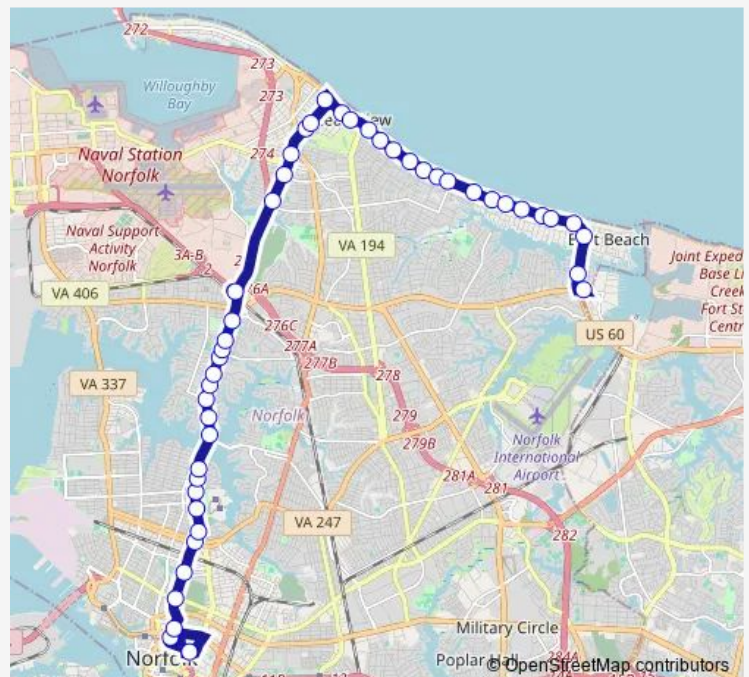

### Route schedule

Dntc — Joint EXP Base Little Creek

Monday	04:40-00:40 <sup>+1</sup>
Tuesday	04:40-00:40 <sup>+1</sup>
Wednesday	04:40-00:40 <sup>+1</sup>
Thursday	04:40-00:40 <sup>+1</sup>
Friday	04:40-00:40 <sup>+1</sup>
Saturday	04:40-00:40 <sup>+1</sup>
Sunday	04:40-00:40 <sup>+1</sup>

### Route info

Direction: Dntc

Stops: 46

Trip Duration: 0 hour 47 min

001 — Granby St

Granby & Bayview

Granby & Chester

Granby & Randall

45 stops

[Open route schedule](#)

Joint EXP Base Little Creek

Shore &amp; Dunning

Shore &amp; Pleasant

Ocean View &amp; 19th Bay

Ocean View &amp; 14th Bay

Ocean View &amp; 10th Bay

## Route info

Direction: Joint EXP Base Little Creek

Stops: 45

Trip Duration: 0 hour 50 min

Granby & Little Creek

Granby & North Shore

Granby & Warren

Granby & Oxford