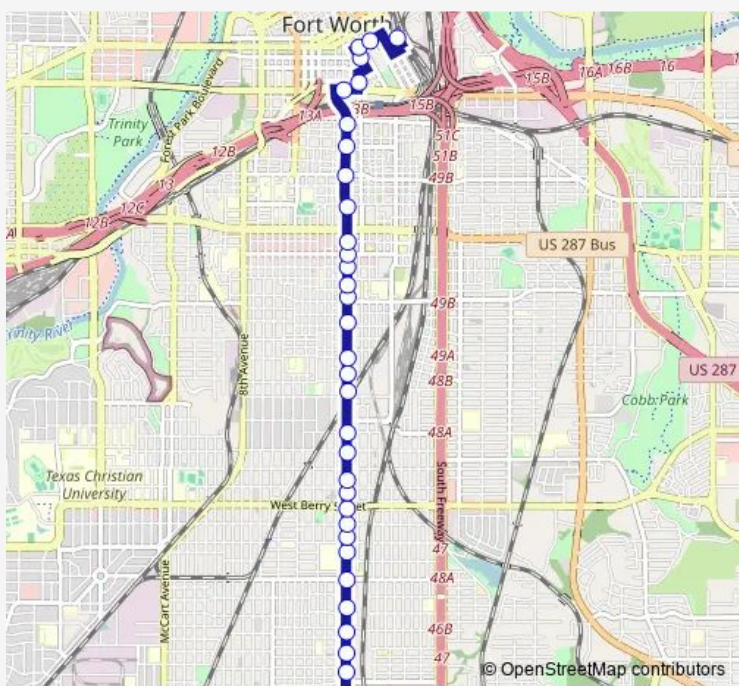

## Bus 001 Hemphill

[Go to website](#)

**Direction**  
 Fwcs - Bay - G — La Gran Plaza Transfer Center #D  
 32 stops  
[Open route schedule](#)

- Fwcs - Bay - G
- 9th & Main
- Houston & 11th
- Houston & 14th
- Hemphill & Vickery - Jarvis
- Hemphill & Broadway
- Hemphill & Pennsylvania
- Hemphill & Terrel
- Hemphill & Oleander
- Hemphill & Morphy
- Hemphill & Feliks Gwozdz
- Hemphill & Allen
- Hemphill & Jefferson - Richmond
- Hemphill & Hawthorne
- Hemphill & Powell - Jessamine
- Hemphill & Page
- Hemphill & Morningside - Capps
- Hemphill & Cantey
- Hemphill & Lowden - Bowie
- Hemphill & Berry
- Hemphill & Devitt

Route schedule  
 Fwcs - Bay - G — La Gran Plaza Transfer Center #D

Monday	05:15-23:15
Tuesday	05:15-23:15
Wednesday	05:15-23:15
Thursday	05:15-23:15
Friday	05:15-23:15
Saturday	05:45-23:15
Sunday	05:45-22:15

Route info  
 Direction: Fwcs - Bay - G  
 Stops: 32  
 Trip Duration: 0 hour 35 min

001 — Hemphill BusMaps

Hemphill & Devitt

Hemphill & Shaw - Bewick

Hemphill & Biddison

Hemphill & Butler

Hemphill & Waggoman

## Route info

Direction: La Gran Plaza Transfer Center #D

Stops: 36

Trip Duration: 0 hour 57 min

Hemphill & Oleander

Hemphill & Terrell

Hemphill & Pennsylvania

Hemphill & Broadway