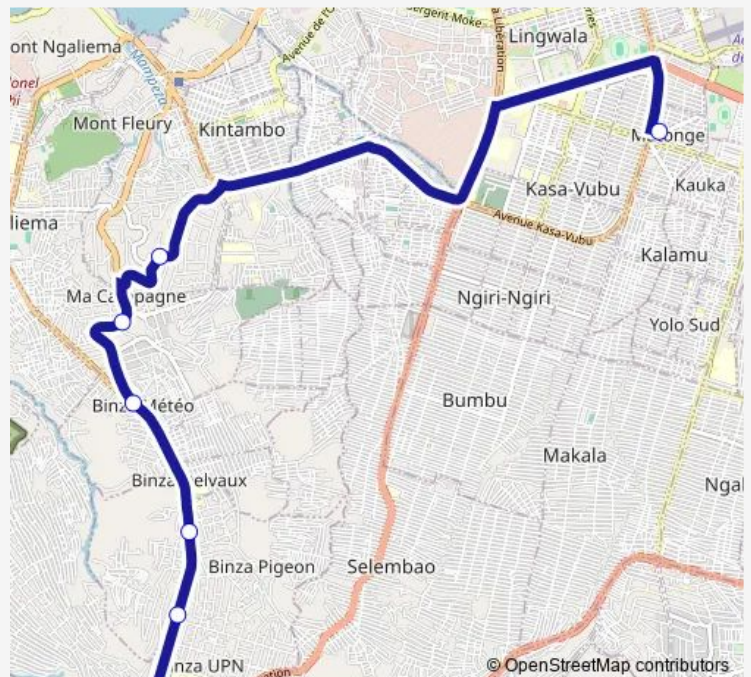

Friday 15:37

Saturday —

Sunday —

Route info

Direction: unknown

Stops: 12

Trip Duration: 1 hour 6 min

■ UPN _ TO _ Victoire

Direction

unknown — unknown

7 stops

[Open route schedule](#)

unknown

place commerciale

haute tension

Meteo

city train

maternite

unknown

Route schedule

unknown — unknown

Monday	16:53
Tuesday	16:53
Wednesday	16:53
Thursday	16:53
Friday	16:53
Saturday	—
Sunday	—

Route info

Direction: unknown