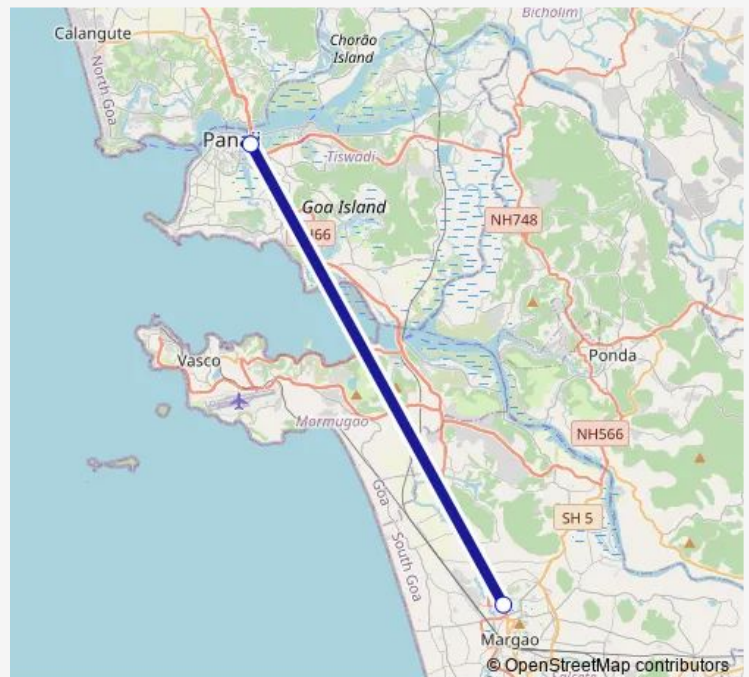

Bus PNJ104 Panaji - Margao

[Go to website](#)

Direction

Panaji KTC Bus Stand — Margao KTC Bus Stand

2 stops

[Open route schedule](#)

Panaji KTC Bus Stand

Margao KTC Bus Stand

Route schedule

Panaji KTC Bus Stand — Margao KTC Bus Stand

Monday 07:00-20:30

Tuesday 07:00-20:30

Wednesday 07:00-20:30

Thursday 07:00-20:30

Friday 07:00-20:30

Saturday 07:00-20:30

Sunday 07:00-20:30

Route info

Direction: Panaji KTC Bus Stand

Stops: 2

Trip Duration: 0 hour 20 min

■ PNJ104 — Panaji - Margao

Direction

Margao KTC Bus Stand — Panaji KTC Bus Stand