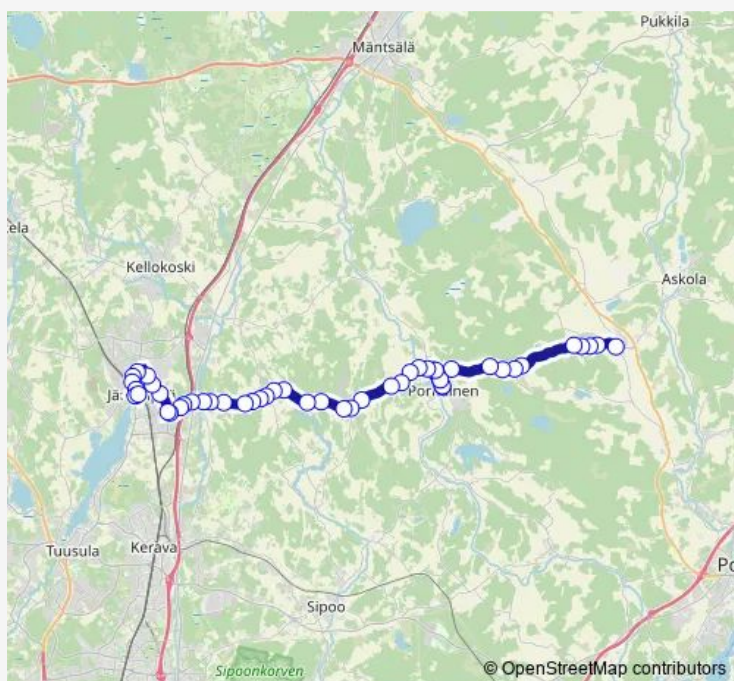

Thursday 08:05

Friday 08:05

Saturday —

Sunday —

Route info

Direction: Monninkylän ammattik

Stops: 49

Trip Duration: 0 hour 43 min