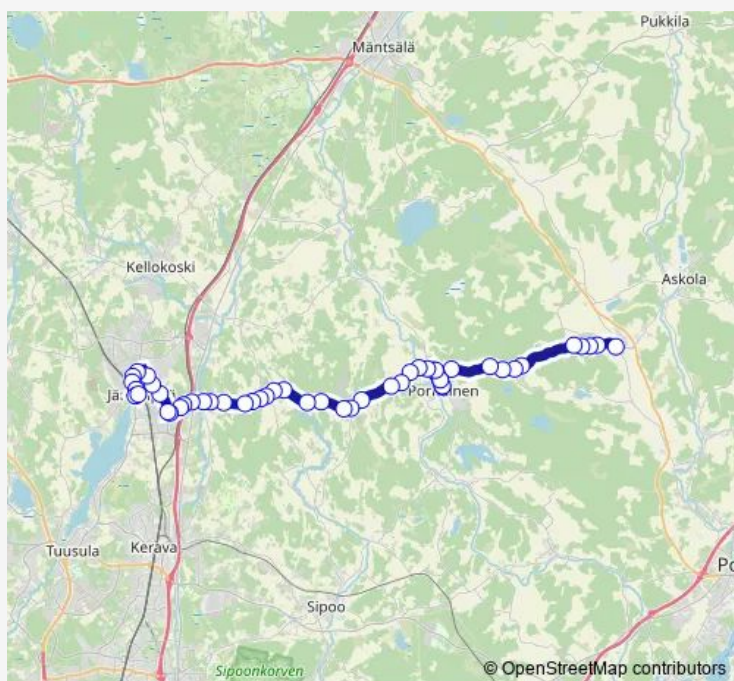

Thursday 08:05

Friday 08:05

Saturday —

Sunday —

Route info

Direction: Monninkylän ammattik

Stops: 49

Trip Duration: 0 hour 43 min