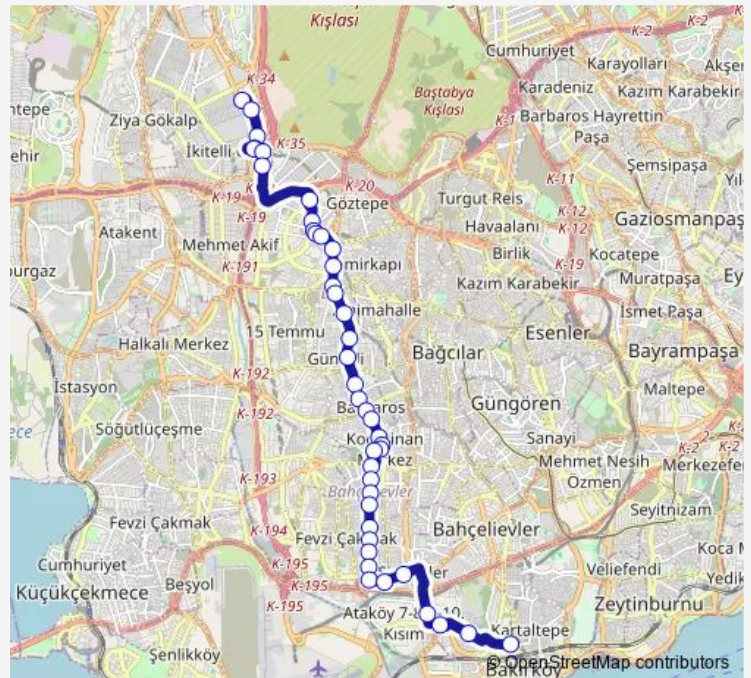

Thursday 06:10

Friday 06:10

Saturday 06:10

Sunday 06:10

Route info

Direction: Galvo Teknik Camii

Stops: 42

Trip Duration: 0 hour 41 min

**Bakirköy-Şirinevler-İstoç-İkitelli — Bakirköy - İkitelli - Mahmutbey****BusMaps**

Minibüs Durađı

Hastane

Kocasinan

Mahmutbey Cad.

Kocasinan İöo

Gazi Caddesi

Mezbaha Yolu

Thursday 06:10

Friday 06:10

Saturday 06:10

Sunday 06:10

Route info

Direction: İncirli Cad.

Stops: 45

Trip Duration: 0 hour 45 min