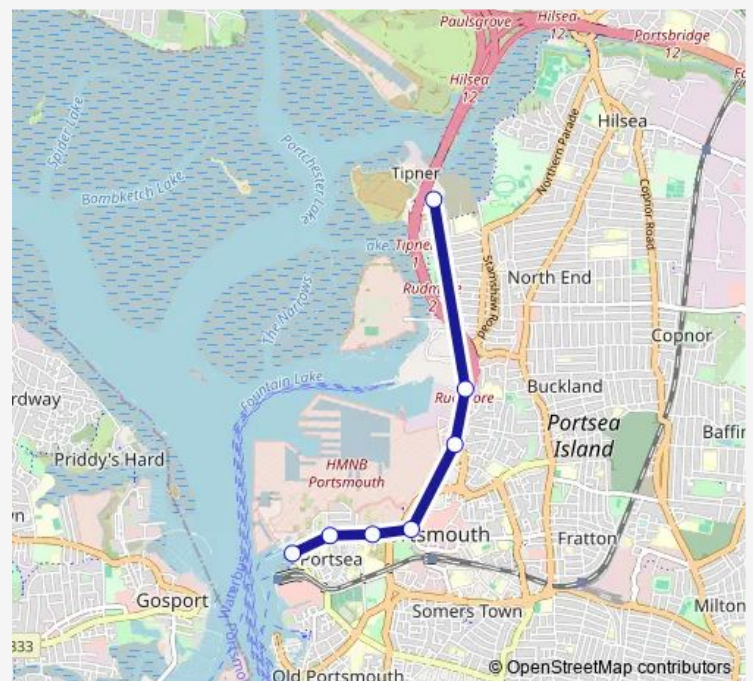

Bus PR1 Tipner - The Hard

[Go to website](#)

Direction

The Hard Interchange — P&R Portsmouth

7 stops

[Open route schedule](#)

The Hard Interchange

Curzon Howe Road

Tuesday 07:15-19:15

Wednesday 07:15-19:15

Thursday 07:15-19:15

Friday 07:15-19:15

Saturday 08:15-19:15

Sunday 09:15-18:00

Route info

Direction: The Hard Interchange

Stops: 7

Trip Duration: 0 hour 12 min

■ PR1 — Tipner - The Hard

Direction

P&R Portsmouth — The Hard Interchange

10 stops

[Open route schedule](#)

P&R Portsmouth

Rudmore Roundabout

Estella Road

Charles Dickens Birthplace

All Saints Church

St Agatha's

Victoria Park

HMS Nelson

Curzon Howe Road