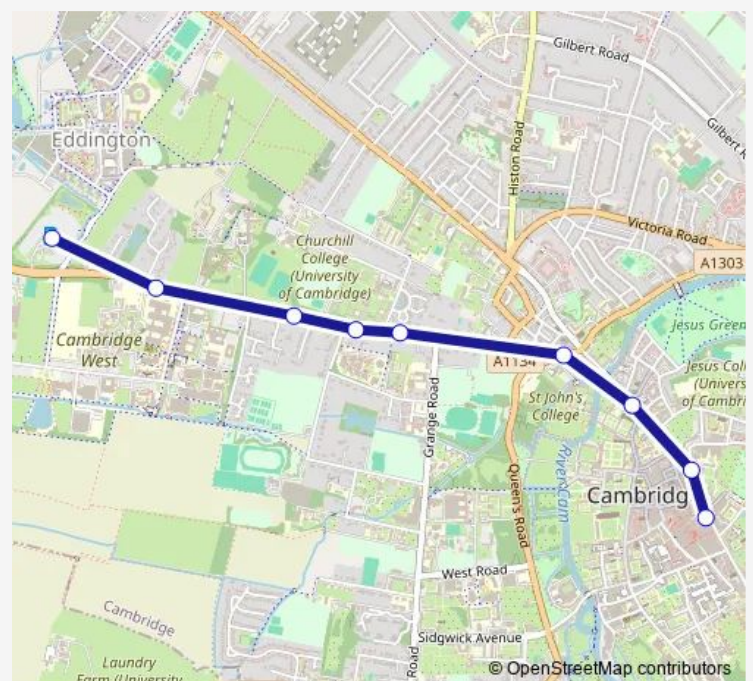

### Direction

St Andrew's Street — Hill View

8 stops

[Open route schedule](#)

St Andrew's Street

Bridge Street

Madingley Rd Park-and-Ride

Church Lane

### Route schedule

St Andrew's Street — Hill View

Monday	18:00
Tuesday	18:00
Wednesday	18:00
Thursday	18:00
Friday	18:00
Saturday	—
Sunday	—

### Route info

Direction: St Andrew's Street

Stops: 8

Trip Duration: 0 hour 28 min

## Direction

Madingley Rd Park-and-Ride — St Andrew's Street

8 stops

[Open route schedule](#)

Madingley Rd Park-and-Ride

Cam Uni Vet School

Bulstrode Gardens

Storey's Way