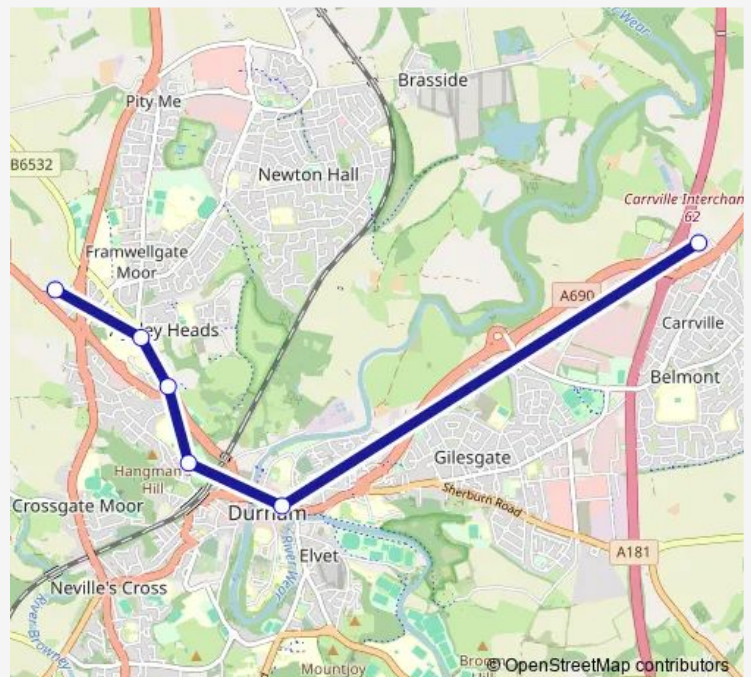

Wednesday 07:06-18:36

Thursday 07:06-18:36

Friday 07:06-18:36

Saturday 07:06-18:36

Sunday 07:06-18:36

Route info

Direction: Sniperley Park and Ride

Stops: 6

Trip Duration: 0 hour 20 min

■ PR1 — Belmont Park & Ride - Sniperley Park & Ride

Direction

Belmont Park and Ride — Sniperley Park and Ride

6 stops

[Open route schedule](#)

Belmont Park and Ride

Leazes Road - Millburngate Bridge

Wharton Park

County Hall

Aykley Heads - for University Hospital

Sniperley Park and Ride

Route schedule

Belmont Park and Ride — Sniperley Park and Ride

Monday 07:00-18:30

Tuesday 07:00-18:30

Wednesday 07:00-18:30

Thursday 07:00-18:30

Friday 07:00-18:30

Saturday 07:00-18:30

Sunday 07:00-18:30

Route info

Direction: Belmont Park and Ride

Stops: 6