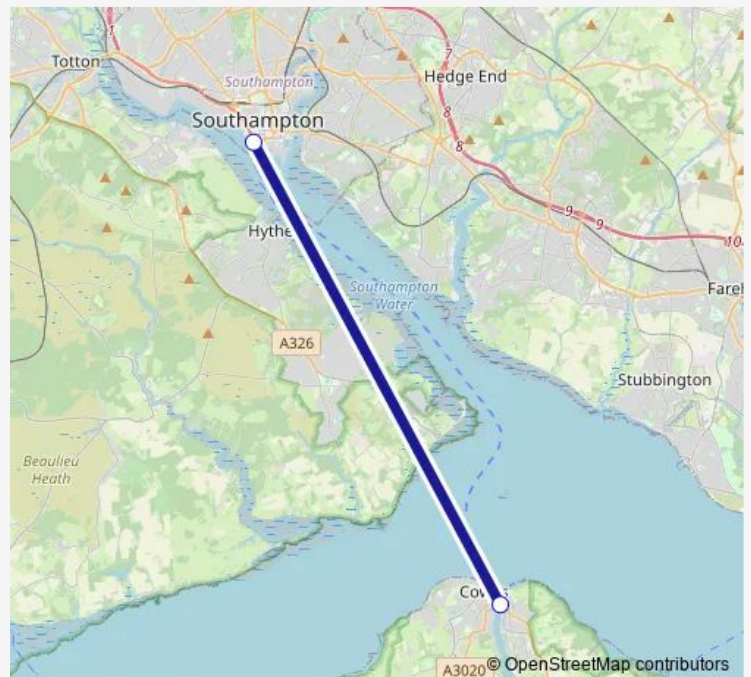

Ferry East Cowes Ferry Southampton - East Cowes Vehicle Service

[Go to website](#)

Direction

Southampton Vehicle Ferry Terminal — East Cowes Ferry Terminal

2 stops

[Open route schedule](#)

Southampton Vehicle Ferry Terminal

East Cowes Ferry Terminal

Route schedule

Southampton Vehicle Ferry Terminal — East Cowes Ferry Terminal

Monday	03:00-23:55
Tuesday	03:00-23:55
Wednesday	03:00-23:55
Thursday	03:00-23:55
Friday	03:00-23:55
Saturday	03:00-23:55
Sunday	04:30-23:55

Route info

Direction: Southampton Vehicle Ferry Terminal

Stops: 2

Trip Duration: 1 hour 0 min

■ East Cowes Ferry — Southampton - East Cowes Vehicle Service

Direction

East Cowes Ferry Terminal — Southampton Vehicle Ferry Terminal

2 stops

[Open route schedule](#)

East Cowes Ferry Terminal

Southampton Vehicle Ferry Terminal

Route schedule

East Cowes Ferry Terminal — Southampton Vehicle Ferry Terminal

Monday 01:30-22:30

Tuesday 01:30-22:30