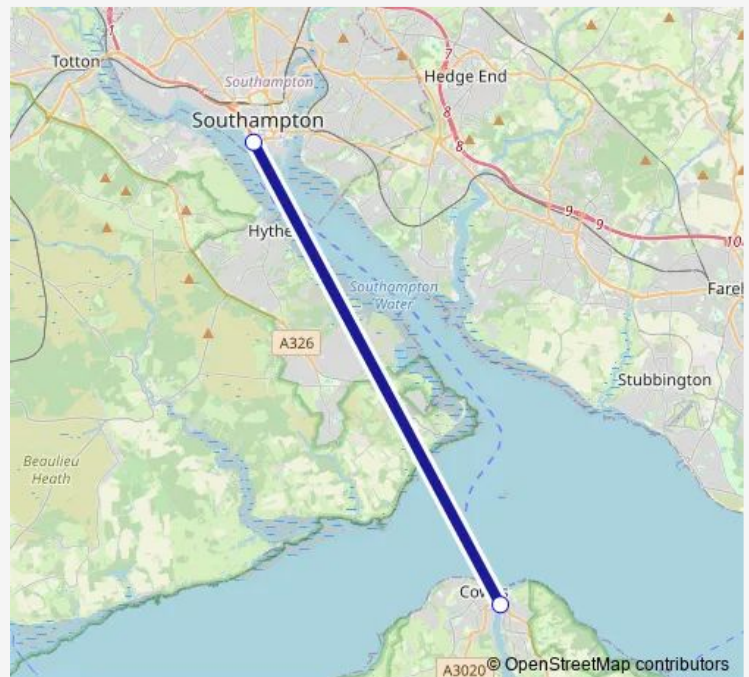

Ferry East Cowes Ferry Southampton - East Cowes Vehicle Service

[Go to website](#)

Direction

Southampton Vehicle Ferry Terminal — East Cowes Ferry Terminal

2 stops

[Open route schedule](#)

Southampton Vehicle Ferry Terminal

East Cowes Ferry Terminal

Route schedule

Southampton Vehicle Ferry Terminal — East Cowes Ferry Terminal

Monday	03:00-23:55
Tuesday	03:00-23:55
Wednesday	03:00-23:55
Thursday	03:00-23:55
Friday	03:00-23:55
Saturday	03:00-23:55
Sunday	04:30-23:55

Route info

Direction: Southampton Vehicle Ferry Terminal

Stops: 2

Trip Duration: 1 hour 0 min

■ East Cowes Ferry — Southampton - East Cowes Vehicle Service

Direction

East Cowes Ferry Terminal — Southampton Vehicle Ferry Terminal

2 stops

[Open route schedule](#)

East Cowes Ferry Terminal

Southampton Vehicle Ferry Terminal

Route schedule

East Cowes Ferry Terminal — Southampton Vehicle Ferry Terminal

Monday 01:30-22:30

Tuesday 01:30-22:30