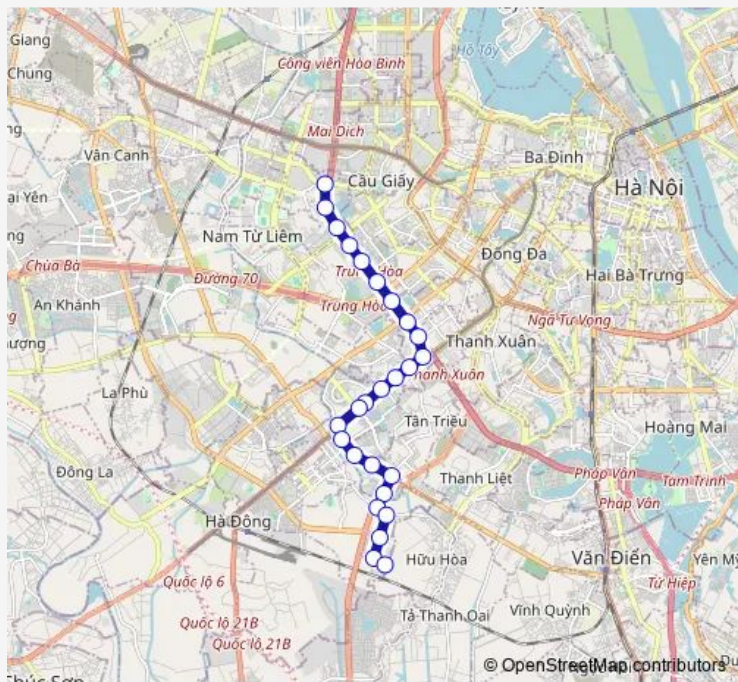

Stop_103_1_S21

Stop_103_1_S22

Stop_103_1_S24

Route schedule

STOP_53B_2_S21 — Stop_22b_2_S26

Monday	06:30-19:44
Tuesday	06:30-19:44
Wednesday	06:30-19:44
Thursday	06:30-19:44
Friday	06:30-19:44
Saturday	06:30-19:44
Sunday	06:30-19:44

Route info

Direction: STOP_53B_2_S21

Stops: 26

Trip Duration: 0 hour 42 min

Route_22b_2

Stop_22b_2_S22

Stop_22b_2_S23

Stop_22b_2_S24