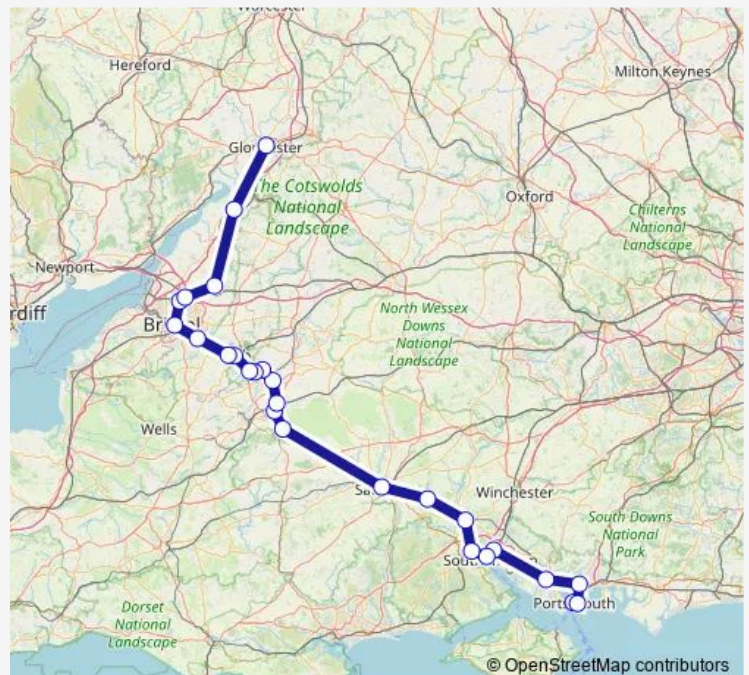

Rail Gw:Pms->Gcr GW train service from PMS to Gcr

[Go to website](#)

Direction

Portsmouth & Southsea — Gloucester

26 stops

[Open route schedule](#)

Portsmouth & Southsea

Fratton

Cosham

Fareham

St Denys

Southampton Central

Redbridge (Hants)

Romsey

Dean

Salisbury

Thursday —

Friday —

Saturday 05:39

Sunday —

Route info

Direction: Portsmouth & Southsea

Stops: 26

Trip Duration: 3 hour 50 min

■ Gw:Pms->Gcr — GW train service from PMS to Gcr

Filton Abbey Wood

Bristol Parkway

Yate

Cam & Dursley

Gloucester

Gw:Pms->Gcr Rail time schedules and route maps are available in an offline PDF at busmaps.com. Use the busmaps.com website to see live bus times, train schedule or subway schedule, and step-by-step directions for all public transit in Portsmouth