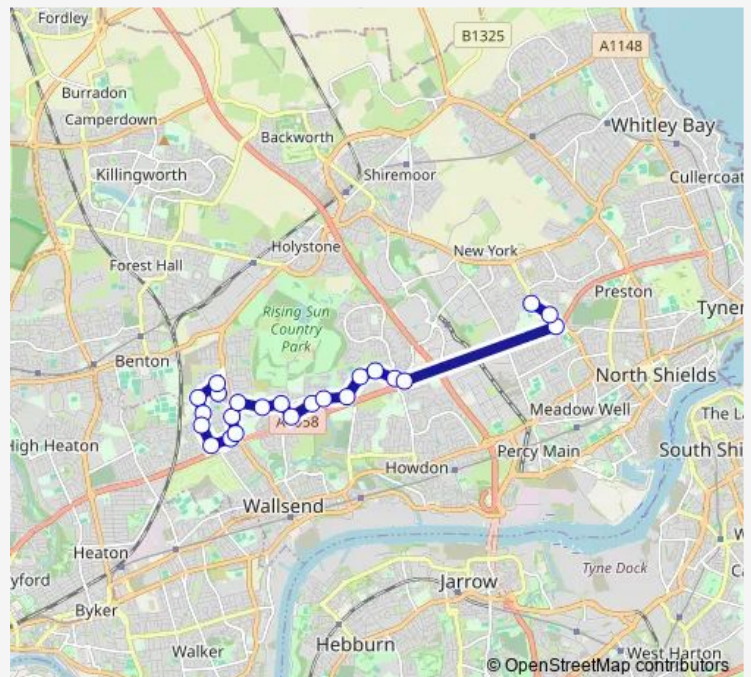

Wiltshire Drive - Rosedale

Wiltshire Drive-Littondale

Wiltshire Drive-Ribblesdale

Wiltshire Drive-Waltham Close

Wiltshire Gdns -Strawberry Gdns

Station Road-Chicken Road

Cross Avenue

Mullen Road-Exeter Road

Mullen Road-Mcilvenna Gardens

Mullen Road - Allendale Avenue

Battle Hill Drive-Birkdale Close

Battle Hill Drive-Broomfield Avenue

Battle Hill Drive-Boscombe Drive

Coast Way Shopping Centre

Tyne Met College

Battle Hill Drive-Bodmin Close

Thursday 08:05

Friday 08:05

Saturday —

Sunday —

Route info

Direction: Wiltshire Drive-Farndale

Stops: 23

Trip Duration: 0 hour 25 min

■ S678 — Hadrian Lodge - St Thomas More Academy

Lynn Road - Hedgeley Road

St Thomas More Rc Academy

S678 Bus time schedules and route maps are available in an offline PDF at busmaps.com. Use the busmaps.com website to see live bus times, train schedule or subway schedule, and step-by-step directions for all public transit in Wallsend