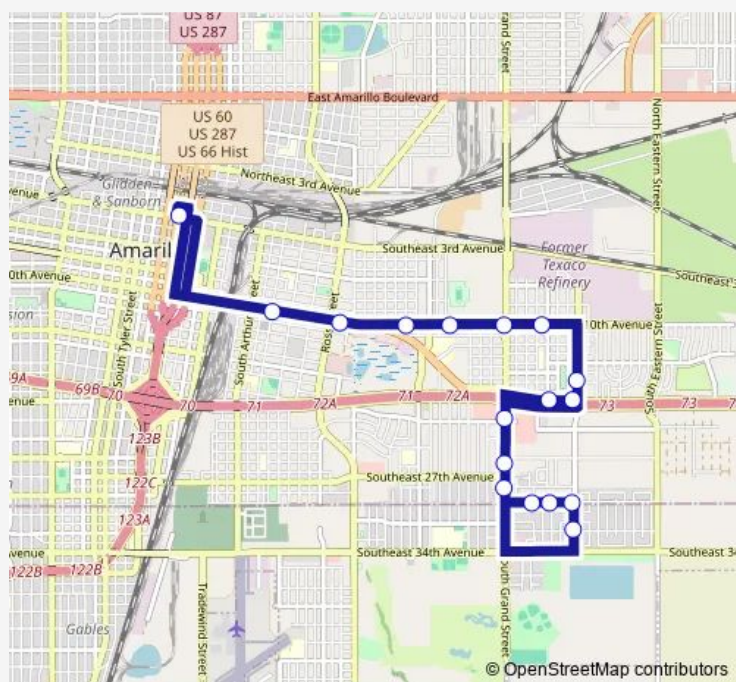

Tuesday 06:24-18:37

Wednesday 06:24-18:37

Thursday 06:24-18:37

Friday 06:24-18:37

Saturday 06:24-17:52

Sunday —

Route info

Direction: S Bolton St & SE 32nd St

Stops: 14

Trip Duration: 0 hour 22 min

DirectionSE 34th Ave & S Dallas St — S Buchanan St & SE 9th Ave
(Post Office)

13 stops

[Open route schedule](#)

SE 34th Ave & S Dallas St

SE 34th Ave & S Nelson St

S Grand St & SE 25th Ave

Interstate 40 & S Grand St (Walmart)

S Bolton St & SE 16th Ave (Alley North of Motel 6)

SE 10th Ave & S Dallas St (RMI Church)

SE 10th Ave & S Grand St (H&H Discount)

SE 10th Ave & S Highland St

SE 10th Ave & Browning St

Stops: 13

Trip Duration: 0 hour 24 min

Direction

Transfer Station (219 S Fillmore St) — S Bolton St & SE 32nd St

17 stops

[Open route schedule](#)

Transfer Station (219 S Fillmore St)

SE 10th Ave & S Houston St