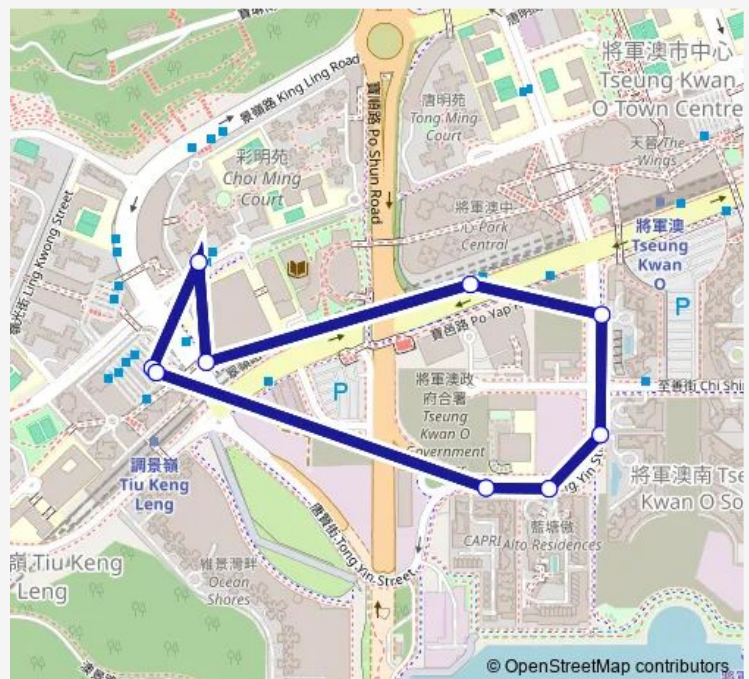

Bus 114B TIU Keng Leng Station Pubic Transport Interchange - Alto Residences (Circular)

[Go to website](#)

Direction

TIU KENG LENG MTR STATION MINIBUS TERMINUS —
TIU KENG LENG MTR STATION MINIBUS TERMINUS

TONG YIN STREET, NEAR THE WINGS IIIA

TONG YIN STREET, NEAR CORINTHIA BY THE SEA

TONG YIN STREET, NEAR ALTO RESIDENCES

TONG YIN STREET, NEAR CAPRI TOWER 8

TIU KENG LENG MTR STATION MINIBUS TERMINUS

Route schedule

TIU KENG LENG MTR STATION MINIBUS TERMINUS —
TIU KENG LENG MTR STATION MINIBUS TERMINUS

Monday	06:30-22:20
Tuesday	06:30-22:20
Wednesday	06:30-22:20
Thursday	06:30-22:20
Friday	06:30-22:20
Saturday	06:30-22:20
Sunday	06:30-22:20

Route info

Direction: TIU KENG LENG MTR STATION MINIBUS TERMINUS

Stops: 9

Trip Duration: 0 hour 6 min

■ 114B — TIU Keng Leng Station Pubic Transport Interchange - Alto Residences (Circular)

114B Bus time schedules and route maps are available in an offline PDF at busmaps.com. Use the busmaps.com website to see live bus times, train schedule or subway schedule, and step-by-step directions for all public transit in Kwun Tong