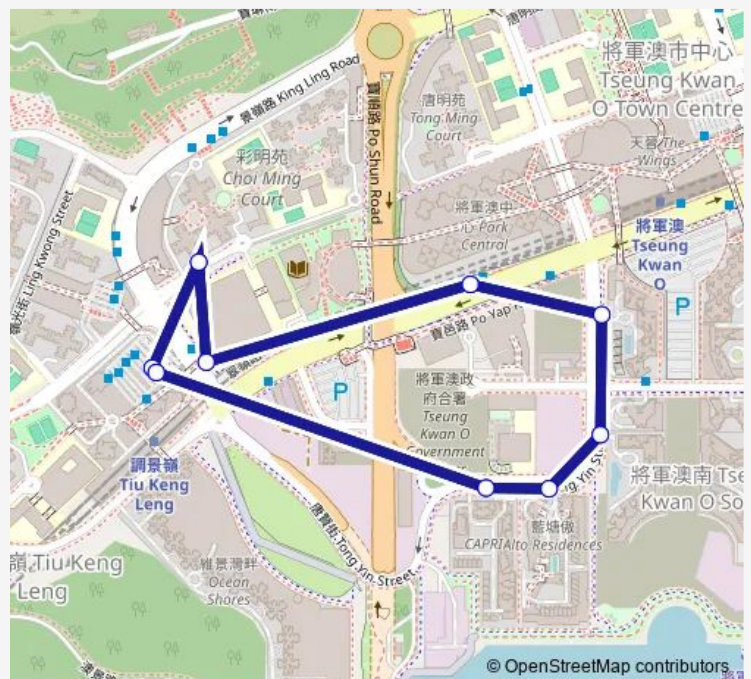

Bus 114b TIU Keng Leng Station Pubic Transport Interchange - Alto Residences (Circular)

[Go to website](#)

Direction

TIU Keng Leng MTR Station Minibus Terminus — TIU Keng Leng MTR Station Minibus Terminus

Tong YIN Street, Near THE Wings liia

Tong YIN Street, Near Corinthia BY THE Sea

Tong YIN Street, Near Alto Residences

Tong YIN Street, Near Capri Tower 8

TIU Keng Leng MTR Station Minibus Terminus

Route schedule

TIU Keng Leng MTR Station Minibus Terminus — TIU Keng Leng MTR Station Minibus Terminus

Monday	06:30-22:20
Tuesday	06:30-22:20
Wednesday	06:30-22:20
Thursday	06:30-22:20
Friday	06:30-22:20
Saturday	06:30-22:20
Sunday	06:30-22:20

Route info

Direction: TIU Keng Leng MTR Station Minibus Terminus

Stops: 9

Trip Duration: 0 hour 6 min

■ 114b — TIU Keng Leng Station Pubic Transport Interchange - Alto Residences (Circular)

114b Bus time schedules and route maps are available in an offline PDF at busmaps.com. Use the busmaps.com website to see live bus times, train schedule or subway schedule, and step-by-step directions for all public transit in Kwun Tong