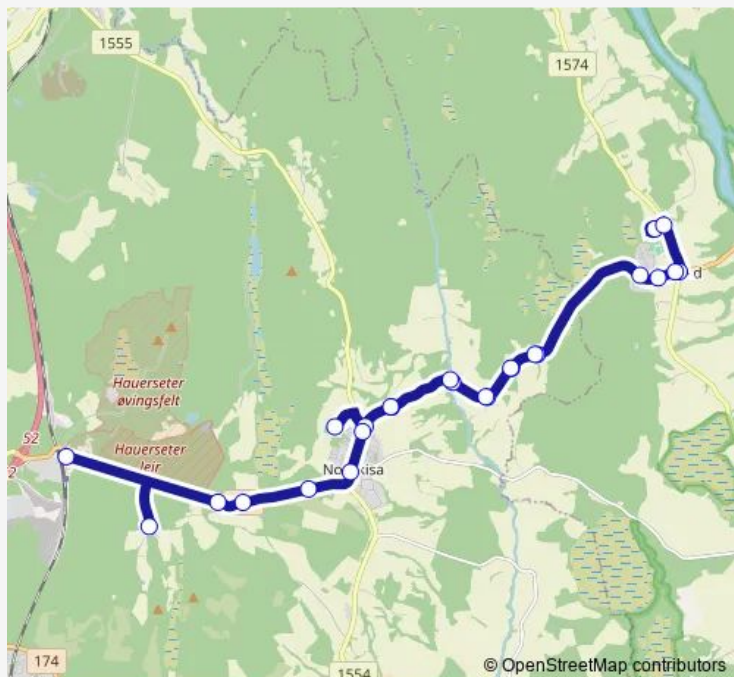

Thursday 13:20-14:20

Friday 13:20-14:20

Saturday —

Sunday —

Route info

Direction: Nordkisa skole

Stops: 25

Trip Duration: 0 hour 23 min

[Open route schedule](#)

Hauerseier stasjon

Korslund

Mosvingen

Inngjerdingen

Røsletta

Nordkisa syd

Nordkisa skole