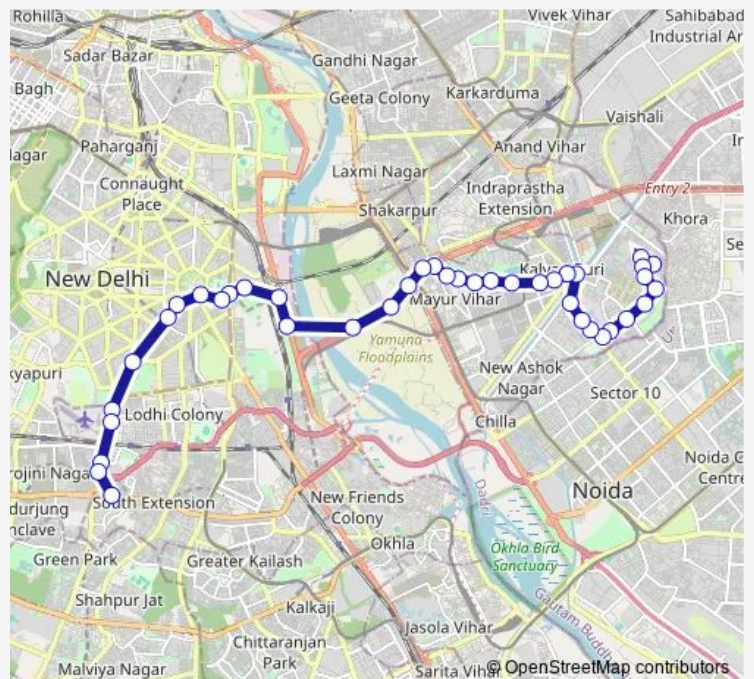

Thursday 00:10-23:40

Friday 00:10-23:40

Saturday 00:10-23:40

Sunday 00:10-23:40

Route info

Direction: Mayur Vihar Ph III Paper Market

Stops: 40

Trip Duration: 1 hour 19 min