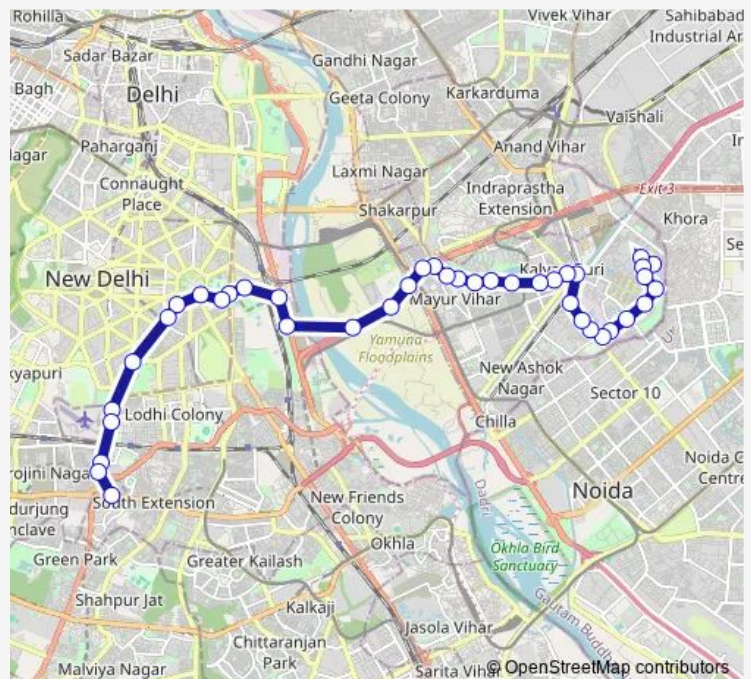

Thursday 00:10-23:40

Friday 00:10-23:40

Saturday 00:10-23:40

Sunday 00:10-23:40

Route info

Direction: Mayur Vihar Ph III Paper Market

Stops: 40

Trip Duration: 1 hour 19 min