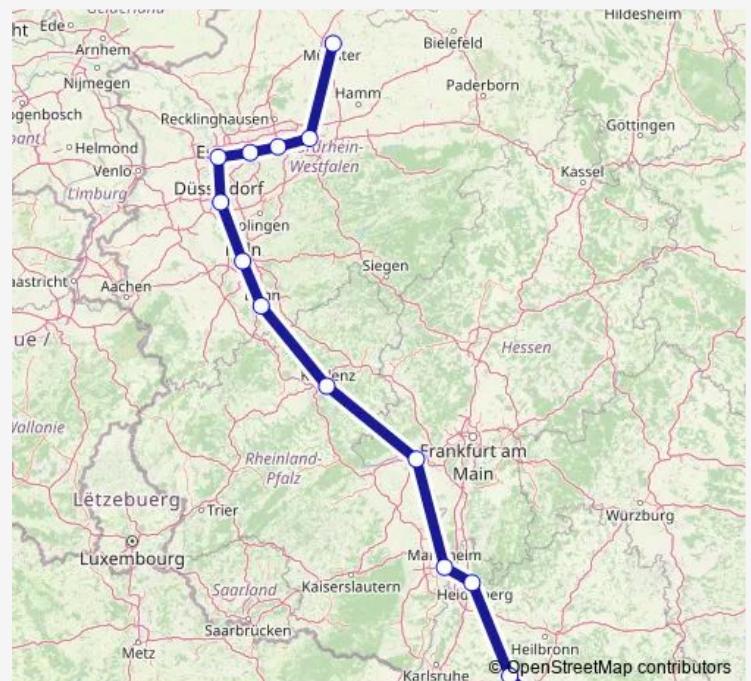

Mainz Hbf

Koblenz Hbf

Bonn Hbf

Köln Hbf

Düsseldorf Hbf

Duisburg Hbf

Gelsenkirchen Hbf

Münster(Westf)Hbf

### Route schedule

Stuttgart Hbf — Münster(Westf)Hbf

Monday	—
Tuesday	—
Wednesday	—
Thursday	—
Friday	—
Saturday	—
Sunday	17:37

### Route info

Direction: Stuttgart Hbf

Stops: 12

Trip Duration: 5 hour 17 min

■ IC 2318

BusMaps

## Direction

Stuttgart Hbf — Dortmund Hbf

12 stops

[Open route schedule](#)

Stuttgart Hbf

Heidelberg Hbf

Mannheim Hbf

Mainz Hbf