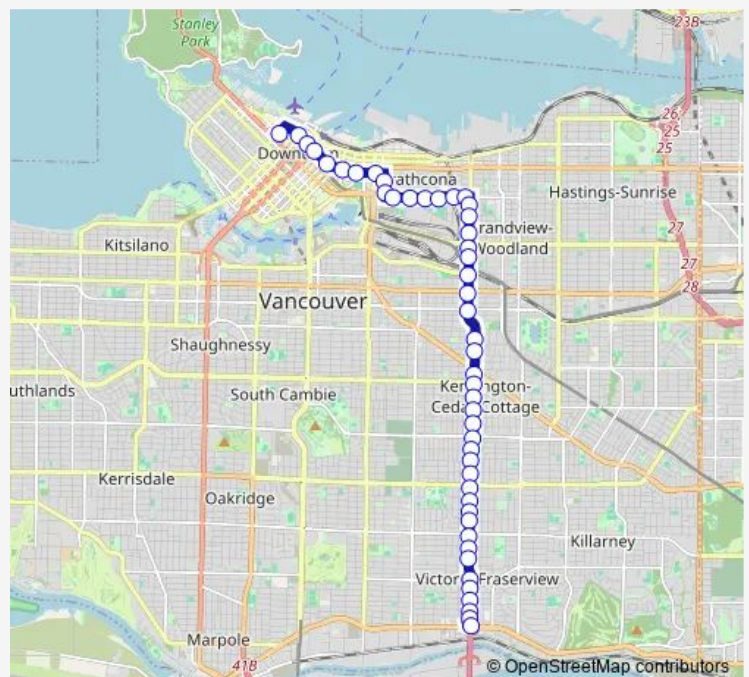

Northbound Knight St @ E 30 Ave

Northbound Knight St @ E 28 Ave

Northbound Knight St @ E King Edward Ave

Northbound Knight St @ Kingsway

Northbound Knight St @ E 20 Ave

Route schedule

Knight St Underpass @ SE Marine Dr — Burrard Station @ Bay 3

Monday 06:39-16:38

Tuesday 06:39-16:38

Wednesday 06:39-16:38

Thursday 06:39-16:38

Friday 06:39-16:38

Saturday —

Sunday —

Route info

Direction: Knight St Underpass @ SE Marine Dr

Stops: 42

Trip Duration: 0 hour 48 min

■ 022 — Knight/Downtown

Northbound Knight St @ E 19 Ave

Northbound Knight St @ E 17 Ave

Northbound Clark Dr @ E 11 Ave

Northbound Clark Dr @ E Broadway

Northbound Clark Dr @ E 6th Ave

Northbound Clark Dr @ E 3rd Ave

Westbound Terminal Ave @ Begg St

Westbound Terminal Ave @ Thornton St

Westbound Terminal Ave @ 300 Block

Main Street-Science World Station @ Bay 2