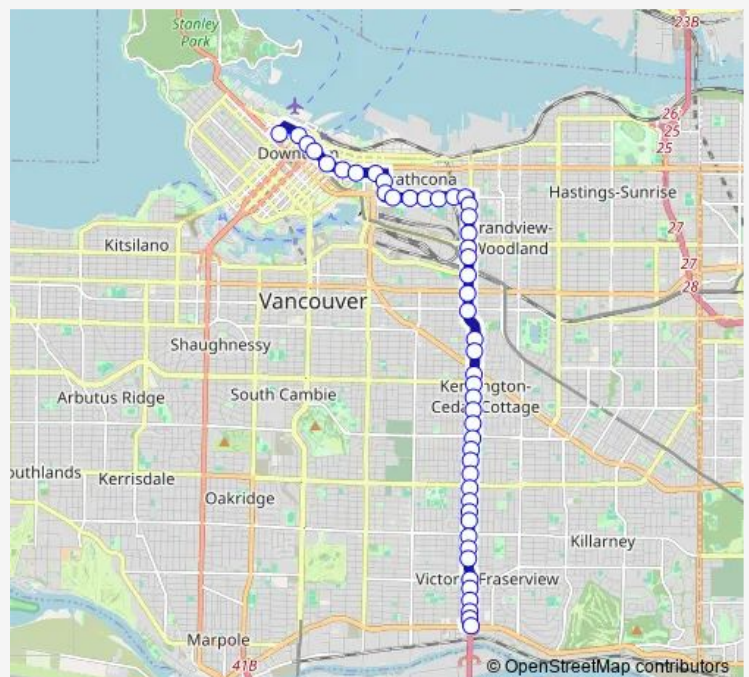

Northbound Knight St @ E 30 Ave

Northbound Knight St @ E 28 Ave

Northbound Knight St @ E King Edward Ave

Northbound Knight St @ Kingsway

Northbound Knight St @ E 20 Ave

Route schedule

Knight St Underpass @ SE Marine Dr — Burrard Station @ Bay 3

Monday 06:39-16:38

Tuesday 06:39-16:38

Wednesday 06:39-16:38

Thursday 06:39-16:38

Friday 06:39-16:38

Saturday —

Sunday —

Route info

Direction: Knight St Underpass @ SE Marine Dr

Stops: 42

Trip Duration: 0 hour 38 min

022 — Knight/Downtown

Northbound Knight St @ E 19 Ave

Northbound Knight St @ E 17 Ave

Northbound Clark Dr @ E 11 Ave

Northbound Clark Dr @ E Broadway

Northbound Clark Dr @ E 6th Ave

Northbound Clark Dr @ E 3rd Ave

Westbound Terminal Ave @ Begg St

Westbound Terminal Ave @ Thornton St

Westbound Terminal Ave @ 300 Block

Main Street-Science World Station @ Bay 2