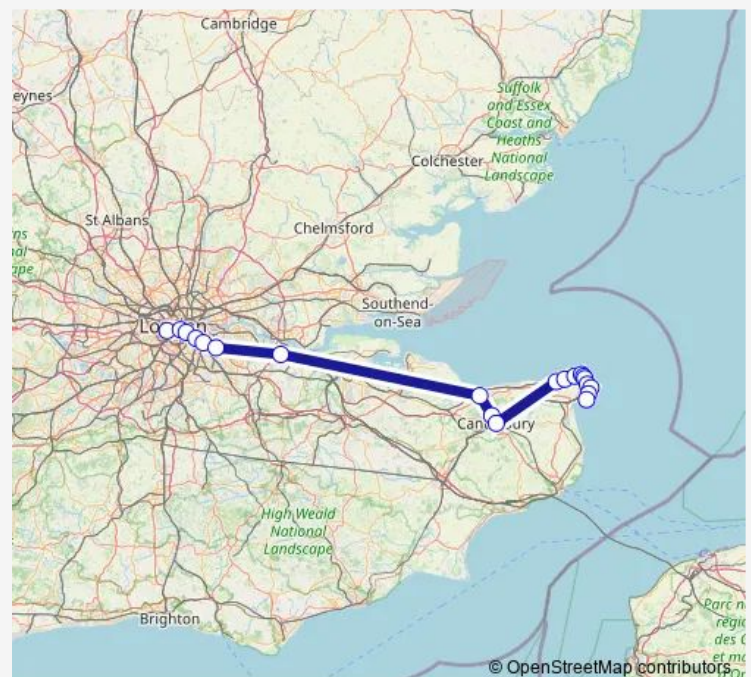

Friday 08:10-18:50

Saturday 06:10-18:50

Sunday 06:10-18:50

Route info

Direction: Harbour

Stops: 20

Trip Duration: 3 hour 40 min

■ 022 — Belgravia,victoria - Ramsgate

Direction

Harbour — London Victoria Coach Station Arrivals

20 stops

[Open route schedule](#)

Harbour

Racing Greyhound

Pierremont Hall

Railway Bridge

Sunday 09:30

Route info

Direction: Harbour

Stops: 20

Trip Duration: 3 hour 50 min

Direction

Victoria Coach Station — Harbour

20 stops

The Wheatsheaf

Railway Bridge

Pierremont Hall

Racing Greyhound

Harbour

Route schedule

Victoria Coach Station — Harbour

Monday 07:30-22:05