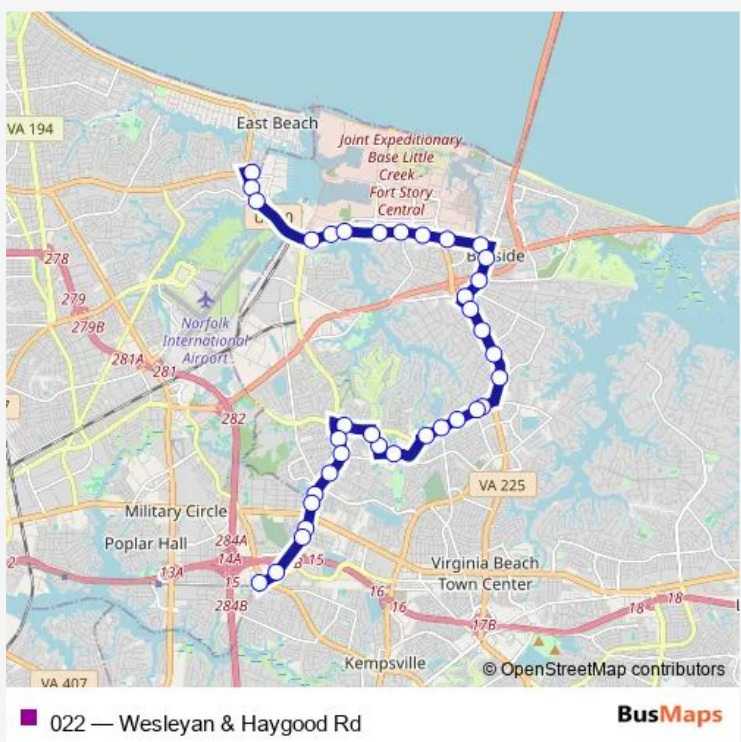

## Bus 022 Wesleyan & Haygood Rd

[Go to website](#)

**Direction**  
 Newtown RD Station — Joint EXP Base Little Creek  
 32 stops  
[Open route schedule](#)

- Newtown RD Station
- Newtown & Kempsville
- Newtown & Elam
- Newtown & Virginia Beach
- Newtown & Connie
- Diamond Springs & Newtown
- Diamond Springs & Shurney
- Wesleyan & Diamond Springs
- Broad Meadows & Justin
- Broad Meadows & Henderson
- Newtown & Learning
- Haygood & Aragona
- Haygood & Hunting Hill
- Haygood & Ferry Plantation
- Haygood & Twain
- Independence & Wakefield
- Independence & Ewell
- Independence & Seal
- Independence & Tulip
- Pleasure House & Andrew Jackson
- Pleasure House & Thoroughgood Sq

Route info  
 Direction: Newtown RD Station  
 Stops: 32  
 Trip Duration: 0 hour 53 min

Shore & Wellings

Shore & Pleasure House

Pleasure House & Victory

Shore & Gela

Shore & Jack Frost

Shore & Lake Shores

Shore & Kimball

Shore & Lake Smith

Shore & Diamond Springs

Shore & Flowerfield

Joint EXP Base Little Creek

**Direction**

Joint EXP Base Little Creek — Newtown RD Station

36 stops

[Open route schedule](#)

## Route info

Direction: Joint EXP Base Little Creek

Stops: 36

Trip Duration: 0 hour 47 min

Broad Meadows & Wesleyan

Wesleyan & Diamond Springs

Diamond Springs & Hampshire

Diamond Springs & Newtown