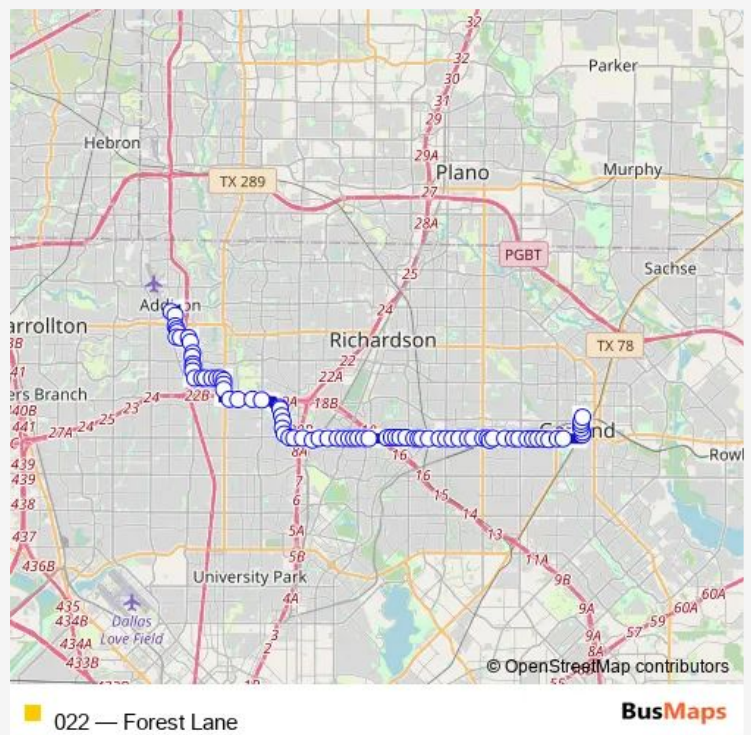

Bus 022 Forest Lane

[Go to website](#)

Direction
 ADDISON TRANSIT CENTER — DOWNTOWN GARLAND STATION

81 stops

[Open route schedule](#)

- ADDISON TRANSIT CENTER
- Quorum @ Edwin Lewis - S - Fs
- Quorum @ Belt Line - S - Fs
- Quorum @ Landmark - S - Mb1
- Quorum @ Landmark - S - Mb2
- Quorum @ Landmark - S - Ns
- Quorum @ Dallas N Tollway - E - Ns
- Verde Valley @ Noel - E - Ns
- Noel @ Celestial - S - Ns
- Noel @ Preston Oaks - S - Fs
- Noel @ Spring Valley - S - Mb
- Noel @ Southern - S - Mb1
- NOEL @ SOUTHERN - S - MB2
- Noel @ Southern - S - Fs
- ALPHA @ NOEL - E - FS
- Alpha @ Montfort - E - Ns
- Alpha @ Montfort PL - E - Mb
- Alpha @ Valley View Center - E - Mb
- Alpha @ Valley View Center - E - Fs
- ALPHA @ PRESTON - E - MB
- PRESTON @ ALPHA - S - FS

Route schedule

ADDISON TRANSIT CENTER — DOWNTOWN GARLAND STATION

Monday	03:55-00:30 ⁺¹
Tuesday	03:55-00:30 ⁺¹
Wednesday	03:55-00:30 ⁺¹
Thursday	03:55-00:30 ⁺¹
Friday	03:55-00:30 ⁺¹
Saturday	04:00-00:30 ⁺¹
Sunday	04:00-00:30 ⁺¹

Route info

Direction: ADDISON TRANSIT CENTER

Stops: 81

Trip Duration: 1 hour 0 min

Preston @ Dilbeck - S - Ns

Preston @ IH 635 - S - Mb

IH 635 @ HUGHES - E - MB

IH 635 @ HUGHES - E - FS

IH 635 @ Hillcrest Plaza - E - Fs

IH 635 @ HILLCREST - E - FS

Park Central @ Banner - S - Mb1

PARK CENTRAL @ BANNER - S - MB2

PARK CENTRAL @ CHURCHILL WAY - S - NS

PARK CENTRAL @ MERIT - S - MB

PARK CENTRAL @ MERIT - S - FS