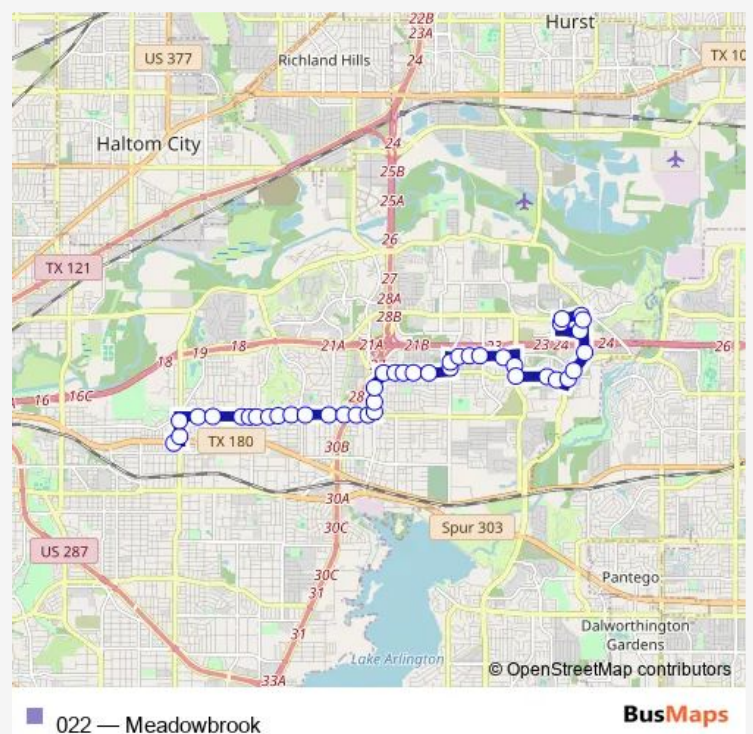

Brentwood Stair & Handley

Handley & Monterrey

Handley & Normandy

Route schedule

Eastchase & John T White - Anderson — Dr.Dennis Dunk-
ins Transfer Center # 1 (Rt 22)

Monday 05:38-19:08

Tuesday 05:38-19:08

Wednesday 05:38-19:08

Thursday 05:38-19:08

Friday 05:38-19:08

Saturday 06:08-19:08

Sunday 06:08-19:08

Route info

Direction: Eastchase & John T White - Anderson

Stops: 37

Trip Duration: 0 hour 37 min

Dr.Dennis Dunkins Transfer Center # 1 (Rt 22)

Direction

Dr.Dennis Dunkins Transfer Center # 1 (Rt 22) —
Eastchase & John T White - Anderson

42 stops

[Open route schedule](#)

Dr.Dennis Dunkins Transfer Center # 1 (Rt 22)

Route info

Direction: Dr.Dennis Dunkins Transfer Center # 1 (Rt 22)

Stops: 42

Trip Duration: 0 hour 38 min

Sandy & Green Acres

Sandy & Green Acres - Ederville

Ederville & Carol Oaks

Ederville & Secretariat