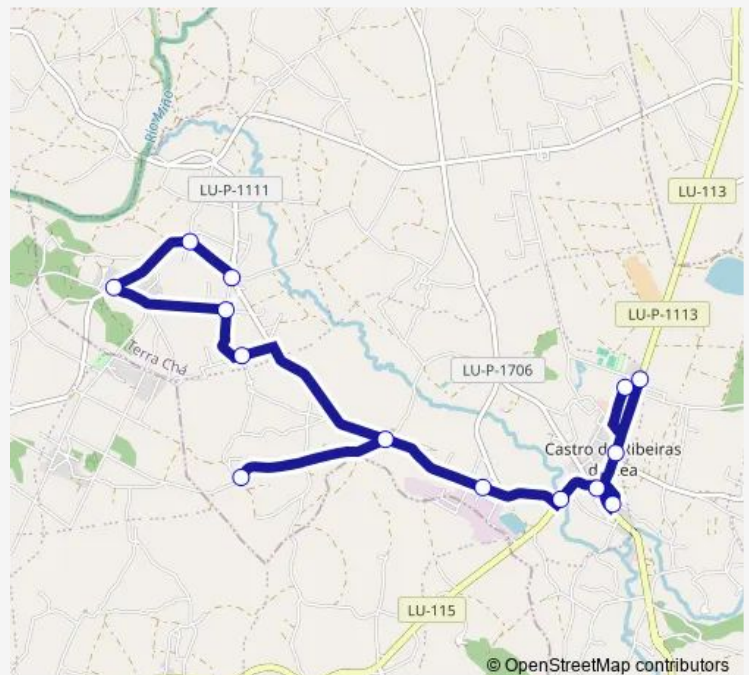

Avda.Terracha 61

Castro Residencia

Ceip Veleiro-Docampo

Route schedule

Casa Teodosia — Ceip Veleiro-Docampo

Monday 08:41

Tuesday 08:41

Wednesday 08:41

Thursday 08:41

Friday 08:41

Saturday —

Sunday —

Route info

Direction: Casa Teodosia

Stops: 14

Trip Duration: 0 hour 24 min

■ Xg720012 — Ceip Veleiro-Docampo-Casa Teodosia

Direction

Ceip Veleiro-Docampo — Casa Teodosia

14 stops

[Open route schedule](#)

Ceip Veleiro-Docampo

Castro Residencia

Avda.Terracha 61

Casa Ponciano

Cruce iglesia

Casa Teodosia

Route schedule

Ceip Veleiro-Docampo — Casa Teodosia

Monday	15:05
Tuesday	15:35
Wednesday	15:05
Thursday	15:35
Friday	15:05
Saturday	—
Sunday	—

Route info

Direction: Ceip Veleiro-Docampo