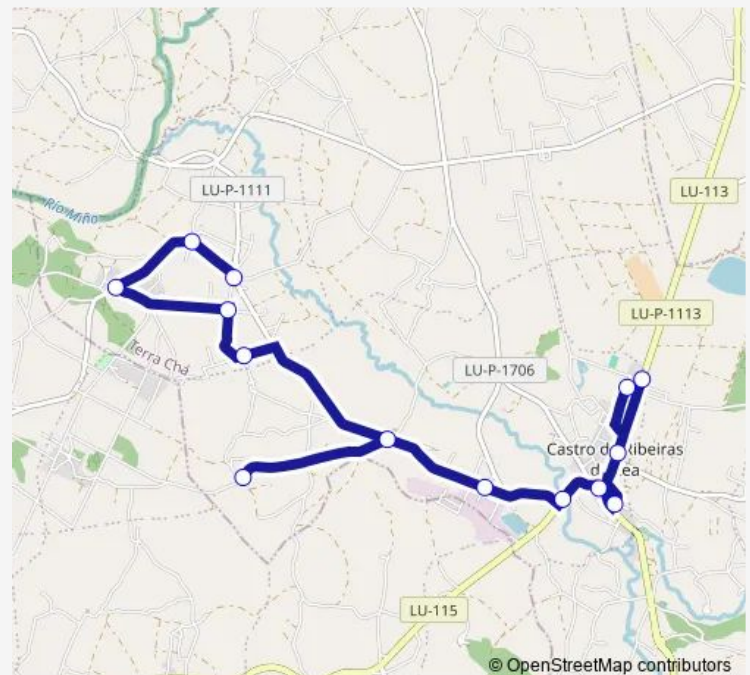

Avda.Terracha 61

Castro Residencia

Ceip Veleiro-Docampo

Route schedule

Casa Teodosia — Ceip Veleiro-Docampo

Monday 08:41

Tuesday 08:41

Wednesday 08:41

Thursday 08:41

Friday 08:41

Saturday —

Sunday —

Route info

Direction: Casa Teodosia

Stops: 14

Trip Duration: 0 hour 24 min

■ XG720012 — Ceip Veleiro-Docampo-Casa Teodosia

BusMaps

Direction

Ceip Veleiro-Docampo — Casa Teodosia

14 stops

[Open route schedule](#)

Ceip Veleiro-Docampo

Castro Residencia

Direction: Ceip Veleiro-Docampo

Stops: 14

Trip Duration: 0 hour 24 min

XG720012 Bus time schedules and route maps are available in an offline PDF at busmaps.com. Use the busmaps.com website to see live bus times, train schedule or subway schedule, and step-by-step directions for all public transit in Lugo