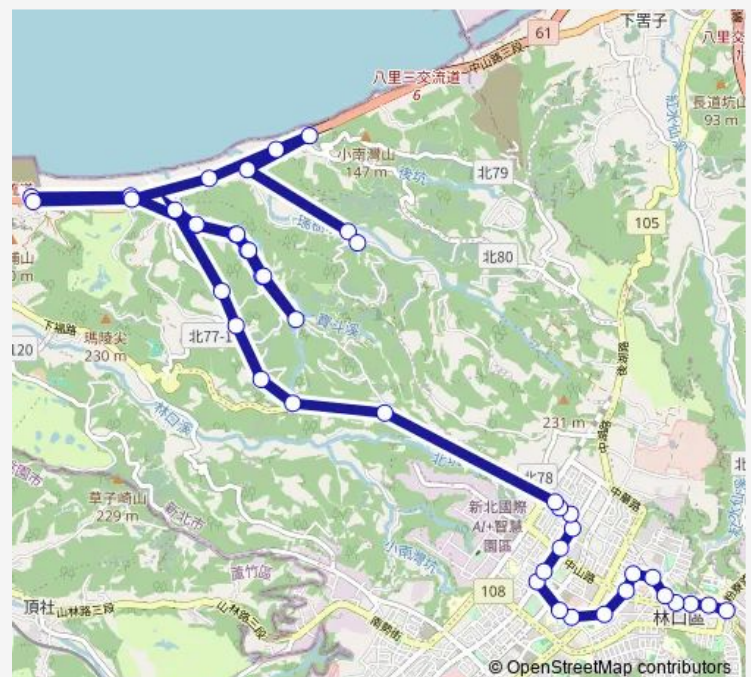

Thursday 07:10-17:40

Friday 07:10-17:40

Saturday 07:10-17:40

Sunday 07:10-17:40

Route info

Direction: 林口加油站

Stops: 43

Trip Duration: 8 hour 40 min