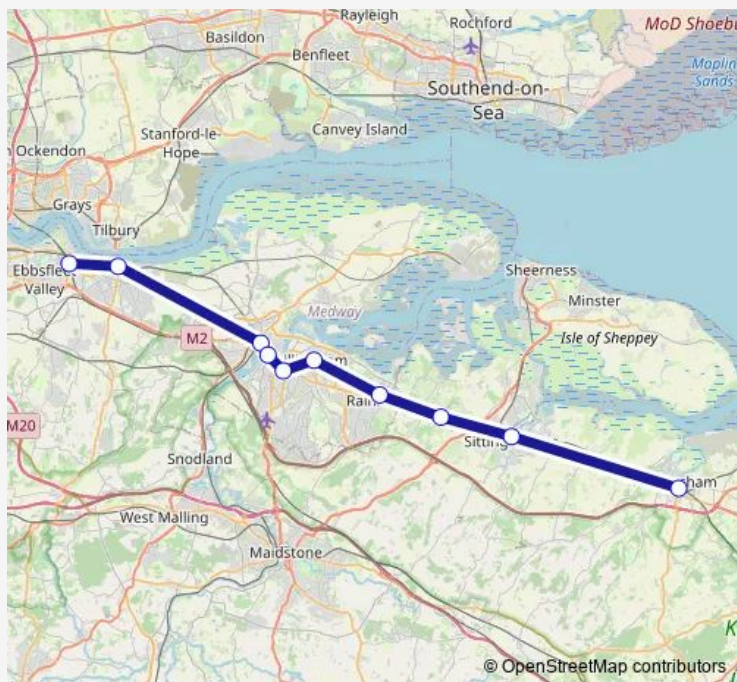

### Direction

Ebbsfleet International — Faversham

10 stops

[Open route schedule](#)

Ebbsfleet International

Gravesend

Strood

Rochester

Chatham

Gillingham (Kent)

Rainham (Kent)

Newington

Sittingbourne

Faversham

### Route schedule

Ebbsfleet International — Faversham

Monday	23:52
Tuesday	—
Wednesday	23:50-23:52
Thursday	23:50-23:52
Friday	—
Saturday	—
Sunday	—

### Route info

Direction: Ebbsfleet International

Stops: 10

Trip Duration: 1 hour 43 min

■ Se:Ebd->Fav — SE replacement bus service from EBD to Fav **BusMaps**

Se:Ebd->Fav Rail Replacement Bus Service time schedules and route maps are available in an offline PDF at [busmaps.com](https://busmaps.com). Use the [busmaps.com](https://busmaps.com) website to see live bus times, train schedule or subway schedule, and step-by-step directions for all public transit in Rochester