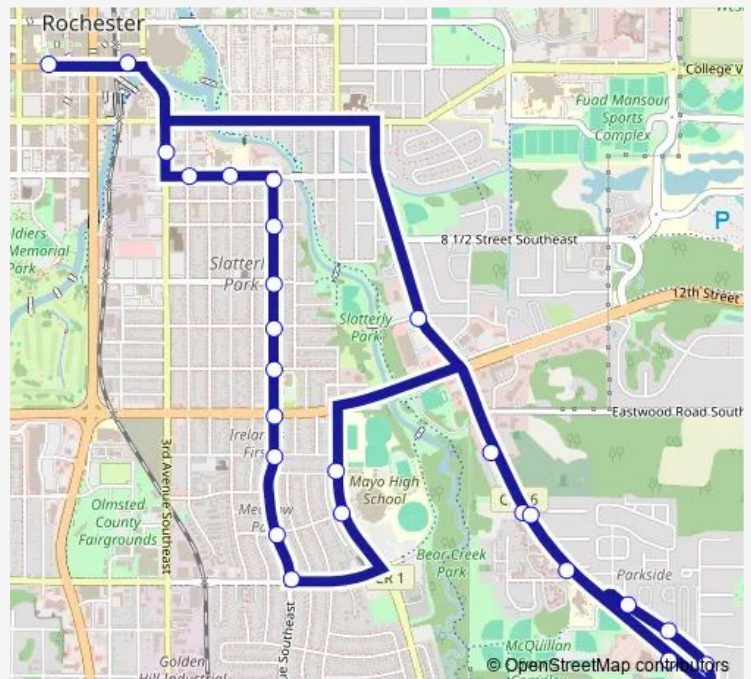

Bus 22 Night Route 22 Night

[Go to website](#)

Direction

undefined — undefined

0 stops

[Open route schedule](#)

Route schedule

undefined — undefined

Monday 19:20-21:50

Tuesday 19:20-21:50

Wednesday 19:20-21:50

Thursday 19:20-21:50

Friday 19:20-21:50

Saturday —

Sunday —

Route info

Direction:

Stops: 0

Trip Duration: — min

22 Night — Route 22 Night

22 Night Bus time schedules and route maps are available in an offline PDF at busmaps.com. Use the busmaps.com website to see live bus times, train schedule or subway schedule, and step-by-step directions for all public transit in

The schedule is provided in the local timezone. Times with "(+1)" indicate departures on the next day.

PDF file created on 2025-01-16

2024 BusMaps.com - All Rights Reserved