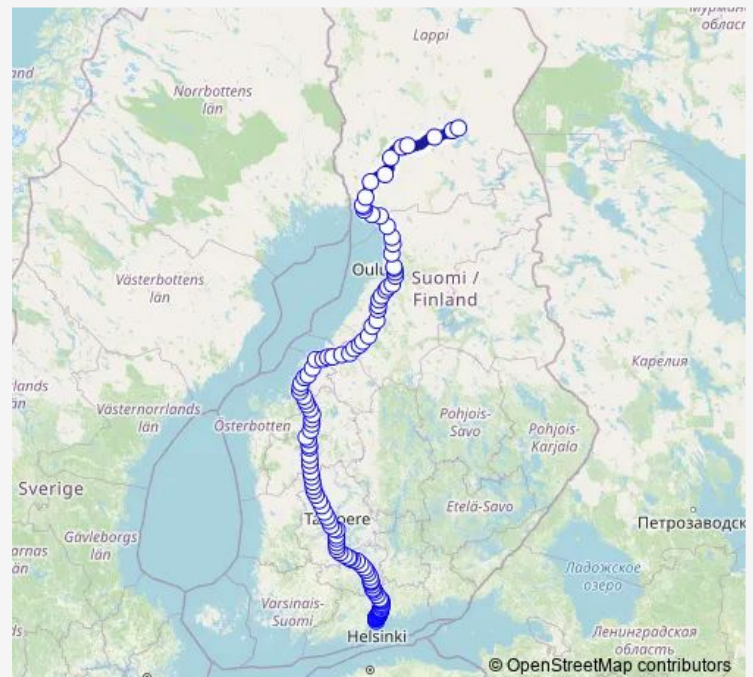

Long Distance Trains PYO 267 Helsinki - Kemijärvi

[Go to website](#)

Direction

Helsinki — Kemijärvi

124 stops

[Open route schedule](#)

Helsinki

Pasila

Pasila autojuna-asema

Pasila tavara

Käpylä

Oulunkylä

Pukinmäki

Malmi

Tapanila

Puistola

Tikkurila

Hiekkaharju

Havukoski

Koivukylä

Rekola

Hanala

Korso

Savio

Kerava

Kytömaa

Ainola

Route schedule

Helsinki — Kemijärvi

Monday —

Tuesday —

Wednesday —

Thursday —

Friday —

Saturday —

Sunday 21:14

Route info

Direction: Helsinki

Stops: 124

Trip Duration: 14 hour 6 min

■ PYO 267 — Helsinki - Kemijärvi