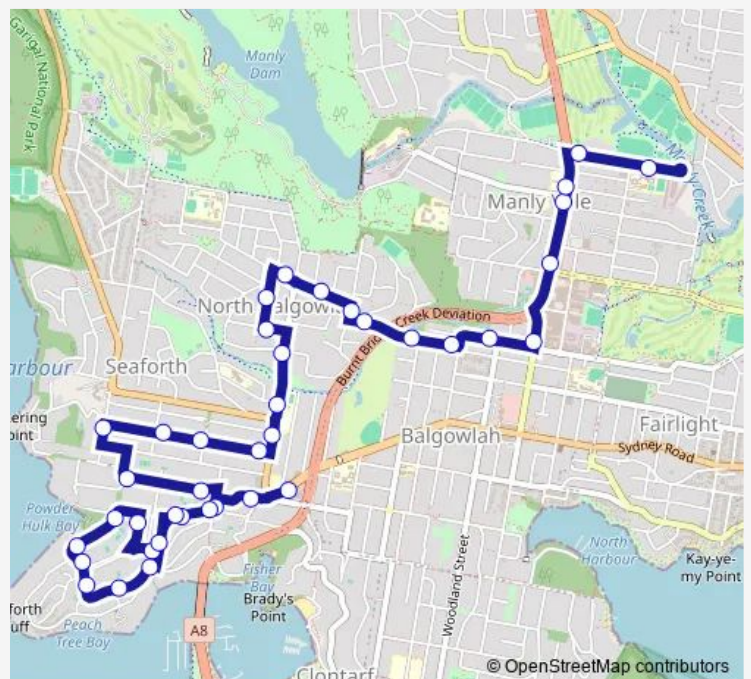

Peacock St At Reid St

### Route schedule

Sydney Rd Opp Kempbridge Av — Nbsc Mackellar Girls, Campbell Pde, Stand J

Monday	08:03
Tuesday	08:03
Wednesday	08:03
Thursday	08:03
Friday	08:03
Saturday	—
Sunday	—

### Route info

Direction: Sydney Rd Opp Kempbridge Av

Stops: 39

Trip Duration: 0 hour 31 min

Peacock St Before Frenchs Forrest Rd

Frenchs Forest Rd Opp Seaforth Public School

Brook Rd Opp Seaforth Public School