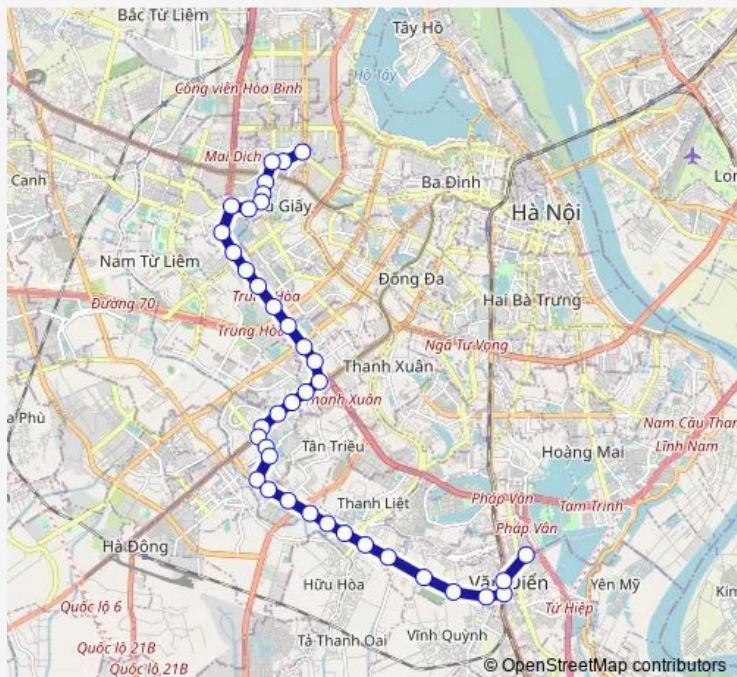

### Route schedule

STOP\_85\_2\_S28 — STOP\_99\_1\_S30

Monday 06:30-19:40

Tuesday 06:30-19:40

Wednesday 06:30-19:40

Thursday 06:30-19:40

Friday 06:30-19:40

Saturday 06:30-19:40

### Route info

Direction: STOP\_85\_2\_S28

Stops: 38

Trip Duration: 1 hour 7 min

Route\_39\_1

BusMaps

STOP\_85\_1\_S21

STOP\_85\_1\_S22