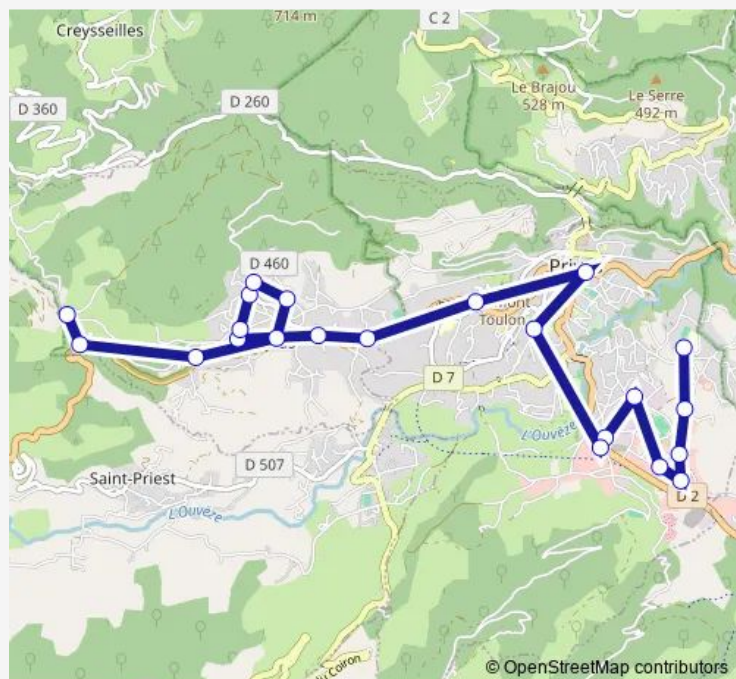

Tuesday 07:10-08:15

Wednesday 07:10-08:15

Thursday 07:10-08:15

Friday 07:10-08:15

Saturday —

Sunday —

Route info

Direction: Vaumalle-Châtaigniers

Stops: 17

Trip Duration: 0 hour 30 min

Direction

Beal — Collège Bernard de Ventadour

22 stops

[Open route schedule](#)

Beal

Chemin de Vaumalle

Haut Ruissol

Route Impériale

Changuier

Haut de Veyras

Village

Comballe

Les Sciallards

Haut Ruissol

Thursday 07:50-18:10

Friday 07:50-18:10

Saturday 08:50-12:00

Sunday —

Route info

Direction: Collège Bernard de Ventadour

Stops: 22

Trip Duration: 0 hour 30 min