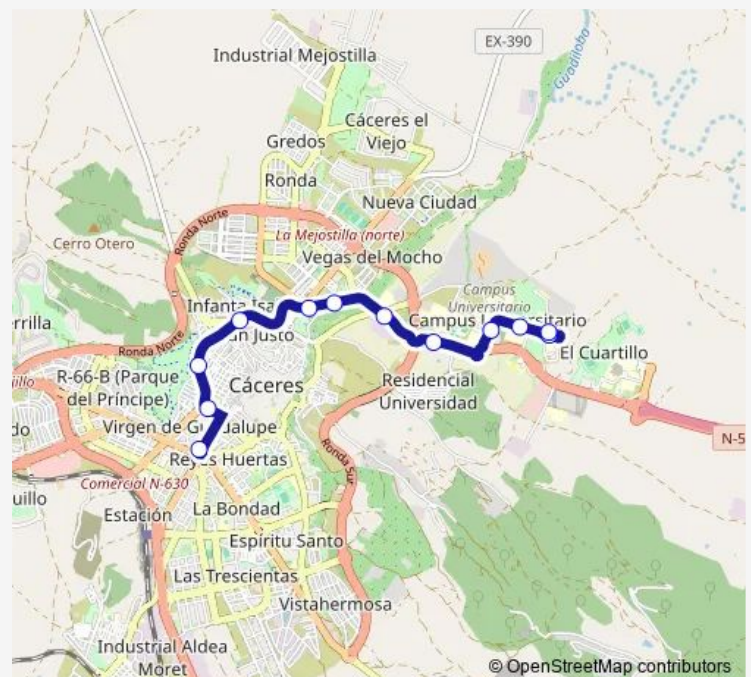

### Route schedule

Plaza de América (parada taxis) — Campus (Filosofía y Letras)

Monday	07:14-21:50
Tuesday	07:14-21:50
Wednesday	07:14-21:50
Thursday	07:14-21:50
Friday	07:14-21:40
Saturday	—
Sunday	—

### Route info

Direction: Plaza de América (parada taxis)

Stops: 12

Trip Duration: 0 hour 20 min

■ LC — Plaza DE America-Campus Univ.

## Direction

Campus (Filosofía y Letras) — Plaza de América (parada taxis)

11 stops

[Open route schedule](#)

Campus (Filosofía y Letras)

Campus (fte. a Politécnica)

Campus (Veterinaria)

Av. Universidad (Universidad Laboral)

## Route info

Direction: Campus (Filosofía y Letras)

Stops: 11

Trip Duration: 0 hour 21 min

LC Bus time schedules and route maps are available in an offline PDF at [busmaps.com](https://busmaps.com). Use the [busmaps.com](https://busmaps.com) website to see live bus times, train schedule or subway schedule, and step-by-step directions for all public transit in Caceres