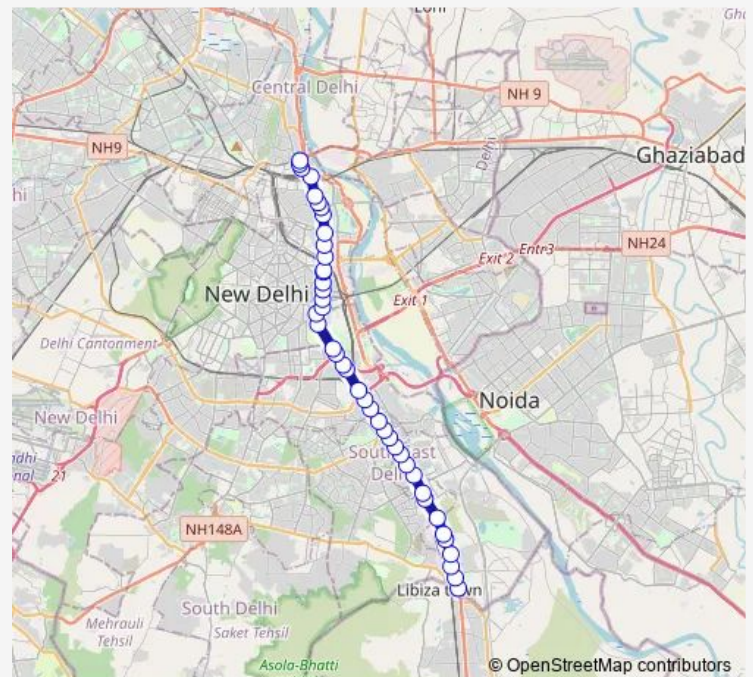

Thursday 05:13-20:55

Friday 05:13-20:55

Saturday 05:13-20:55

Sunday 05:13-20:55

Route info

Direction: Badarpur Border (T)

Stops: 42

Trip Duration: 1 hour 26 min

Thursday 00:25-22:55

Friday 00:25-22:55

Saturday 00:25-22:55

Sunday 00:25-22:55

Route info

Direction: Badarpur Border (T)

Stops: 43

Trip Duration: 1 hour 31 min