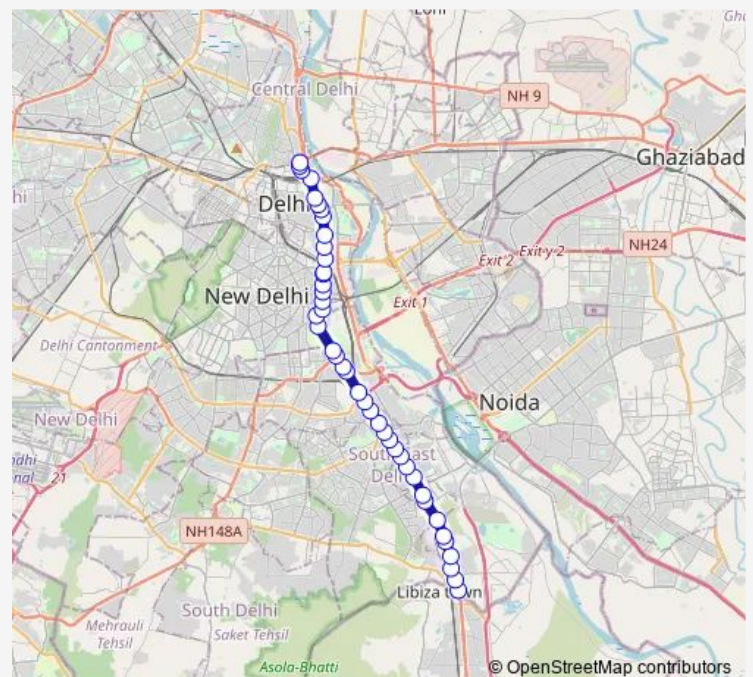

Thursday 05:13-20:55

Friday 05:13-20:55

Saturday 05:13-20:55

Sunday 05:13-20:55

Route info

Direction: Badarpur Border (T)

Stops: 42

Trip Duration: 1 hour 26 min